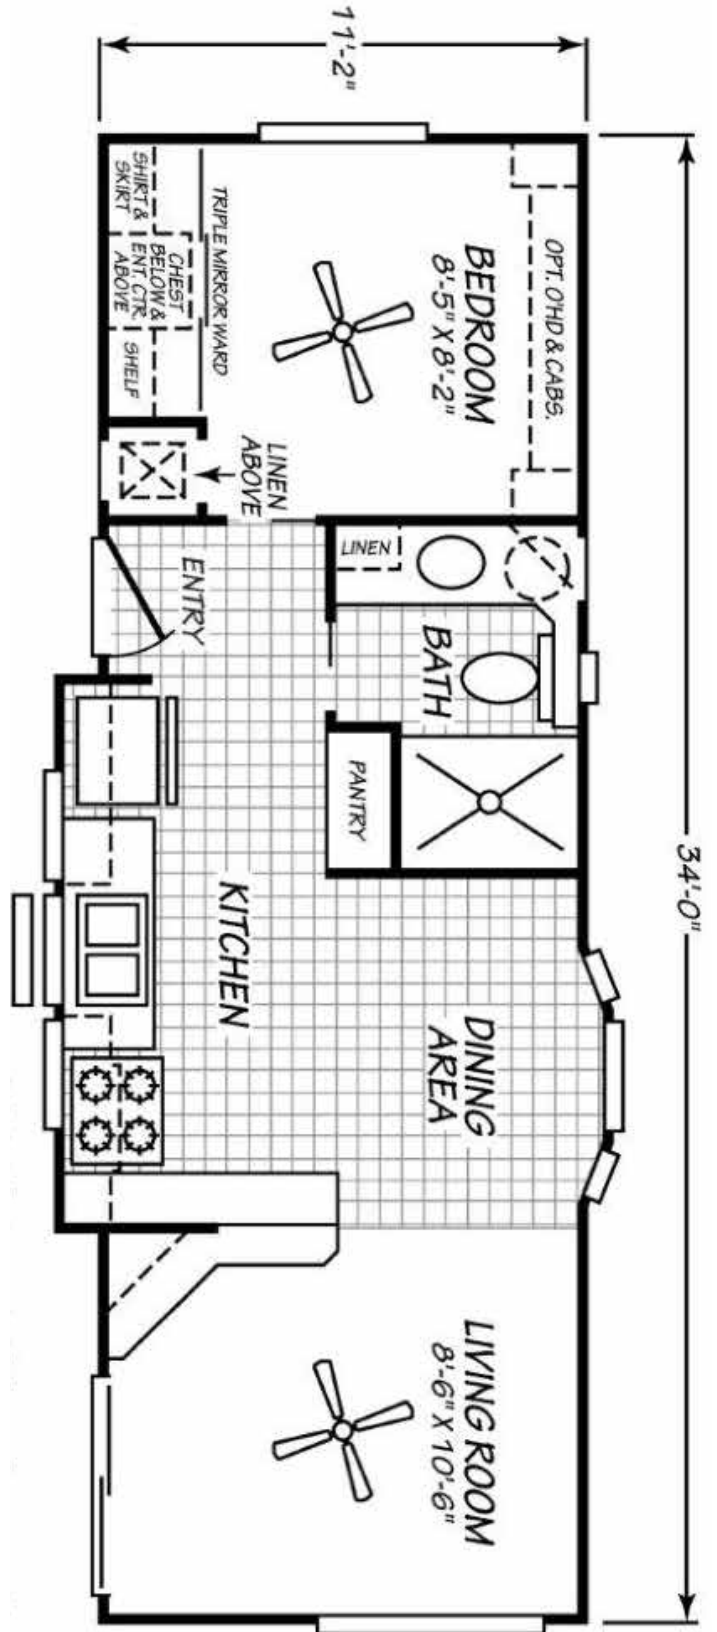

Ironside

McKenzie Series

Park Model
1 Bedroom, 1 Bath
Approx. 399 Sq. Ft.

Last Updated: 9-22-16

Important: Due to our policy of continual improvement, all information in our brochures may vary from actual home. The right is reserved to make changes at any time, without notice or obligation, in colors, materials, specifications, processes, and models. All dimensions and square footage calculations are nominal and approximate figures. Please check with your local sales associate for specific and current information.