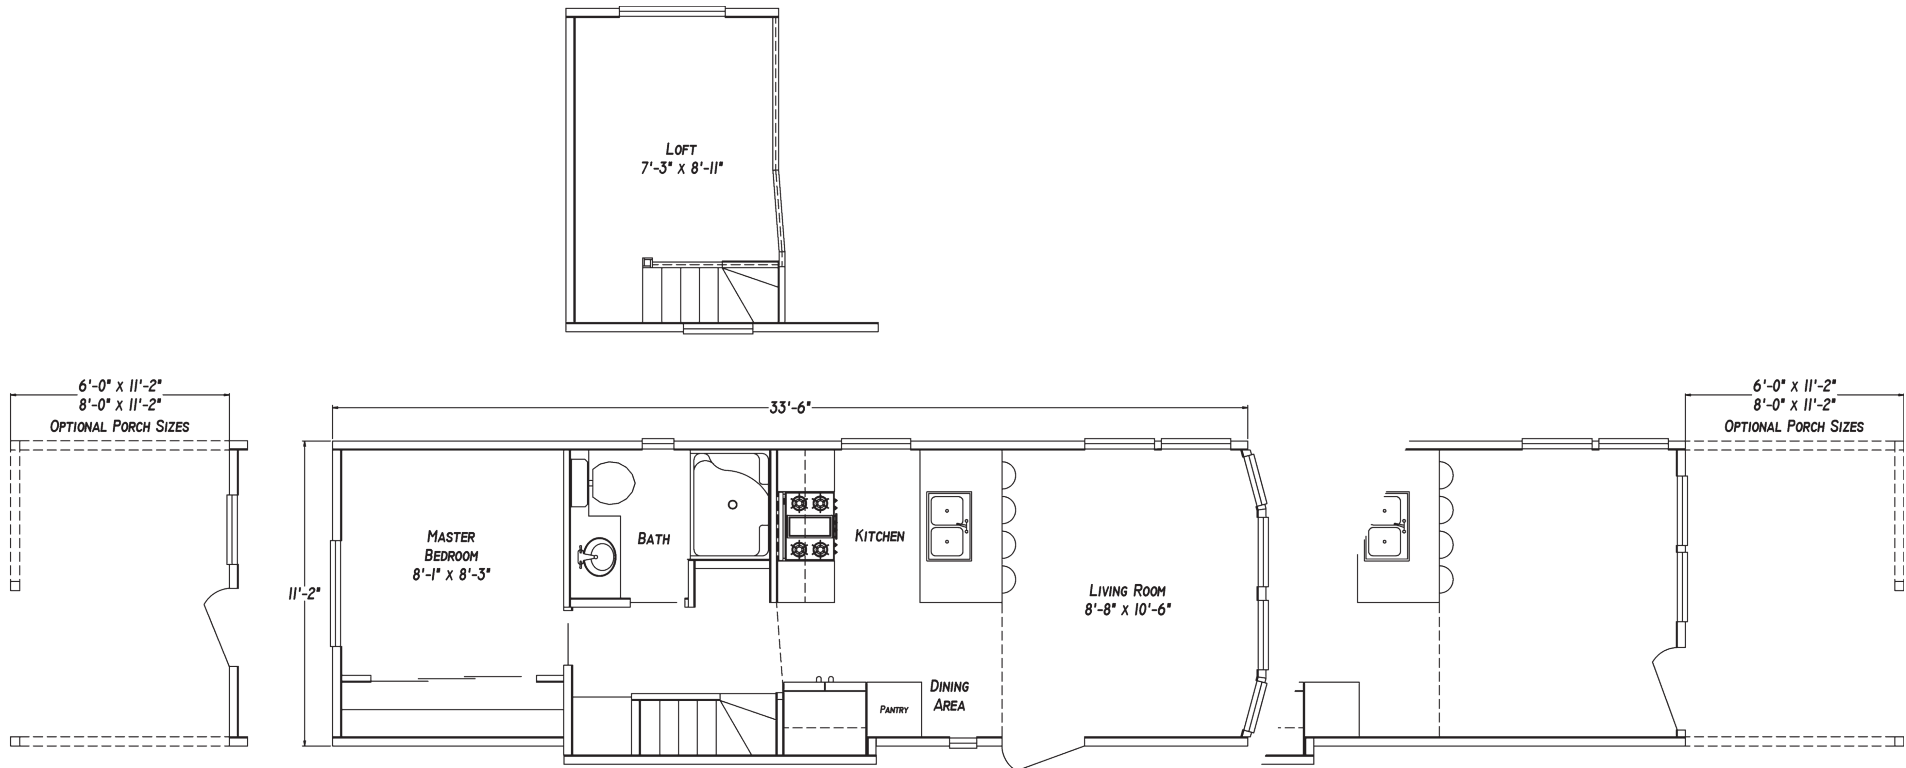

Preswick

Grand Teton Series

399 SQ. FT. (Approximate) 1 Bedroom, 1 Bath

Park Models
"Factory Direct Value" **DIRECT**

Last Updated: 10-4-22

FACTORY EXPO HOME CENTERS

2555 Progress Way
Woodburn, OR 97071

WD.ParkModelsDirect.com | 1-800-379-2614