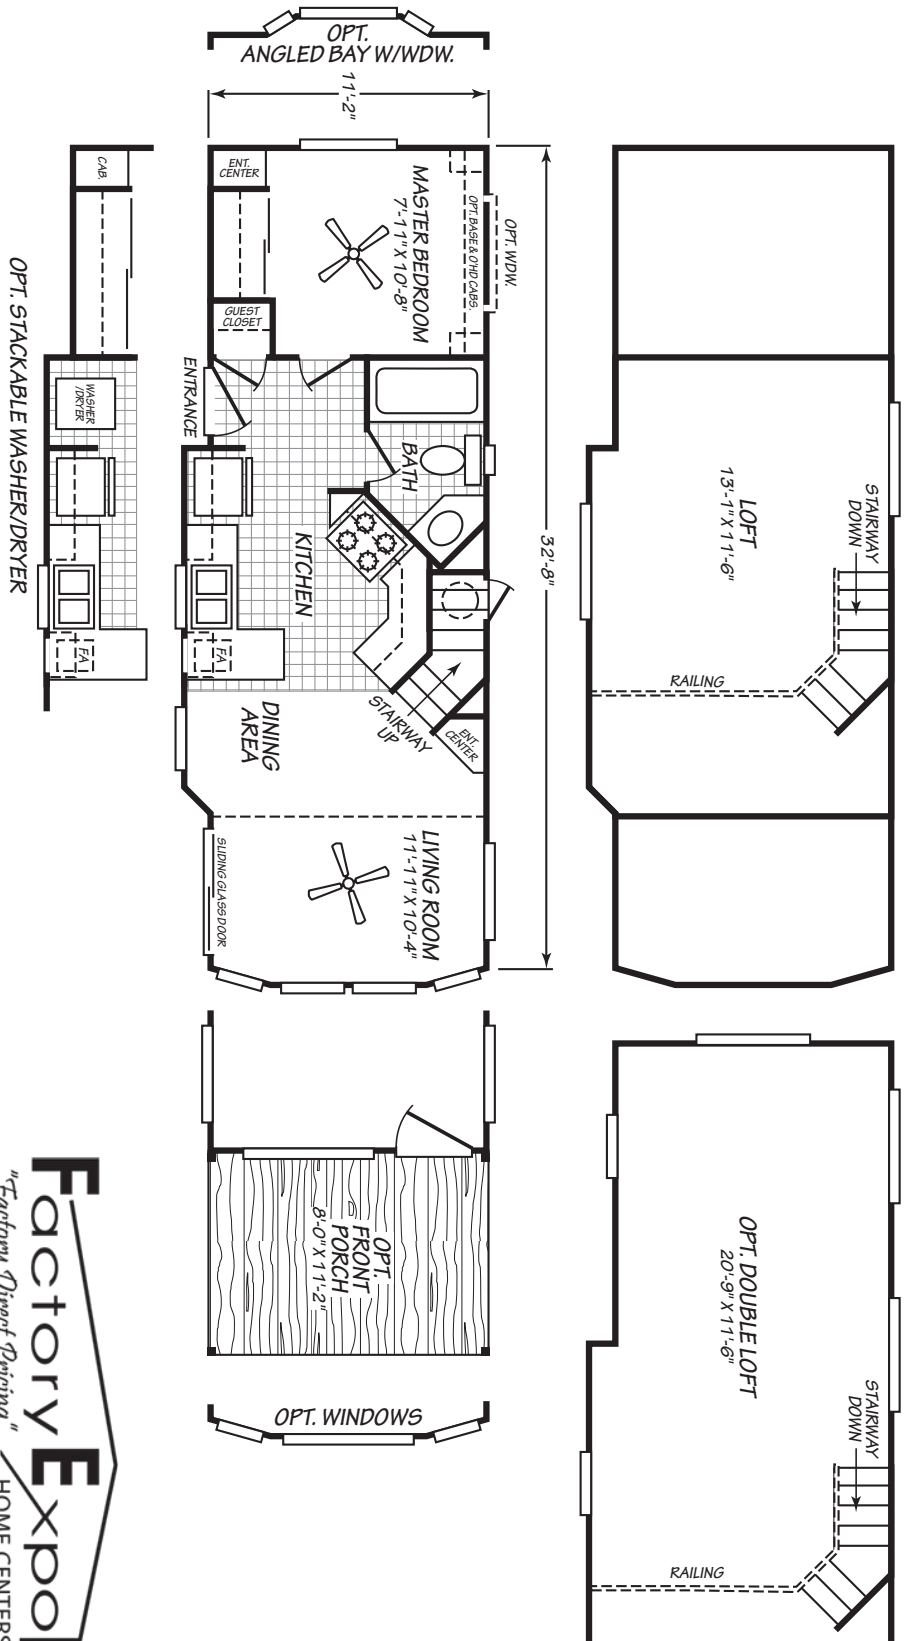

Santiam

McKenzie Series 

Park Model
1 Bedroom, 1 Bath, Loft
Approx. 392 Sq. Ft.

Last Updated: 11-2-18

Important: Due to our policy of continual improvement, all information in our brochures may vary from actual home. The right is reserved to make changes at any time, without notice or obligation, in colors, materials, specifications, processes, and models. All dimensions and square footage calculations are nominal and approximate figures. Please check with your local sales associate for specific and current information.