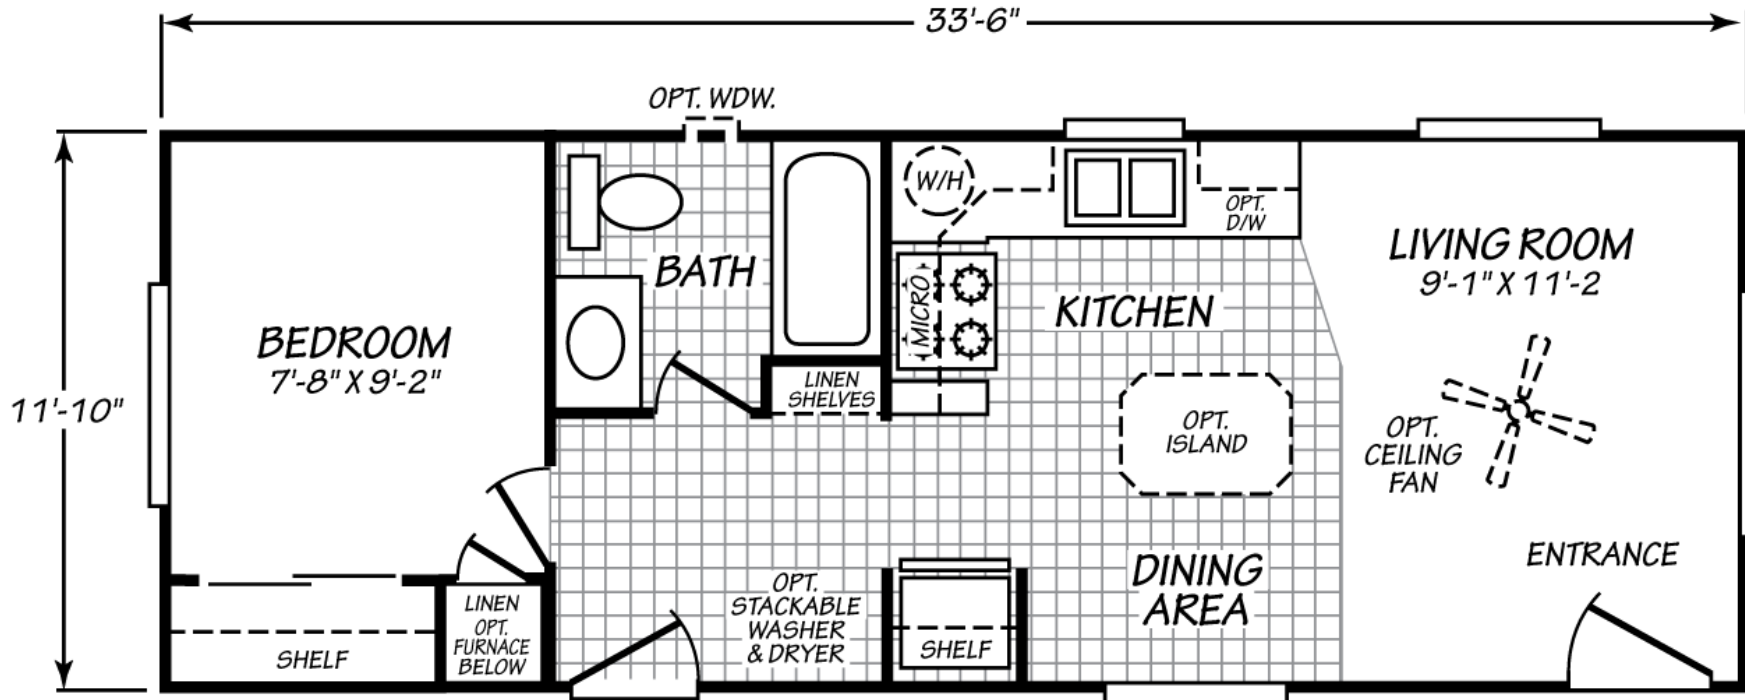

Sheridan

Cascadia Value Series

393 SQ. FT. (Approximate) 1 Bedroom, 1 Bath

Park Models
"Factory Direct Value" **DIRECT**

Last Updated: 2-12-21

FACTORY EXPO HOME CENTERS
2555 Progress Way
Woodburn, OR 97071