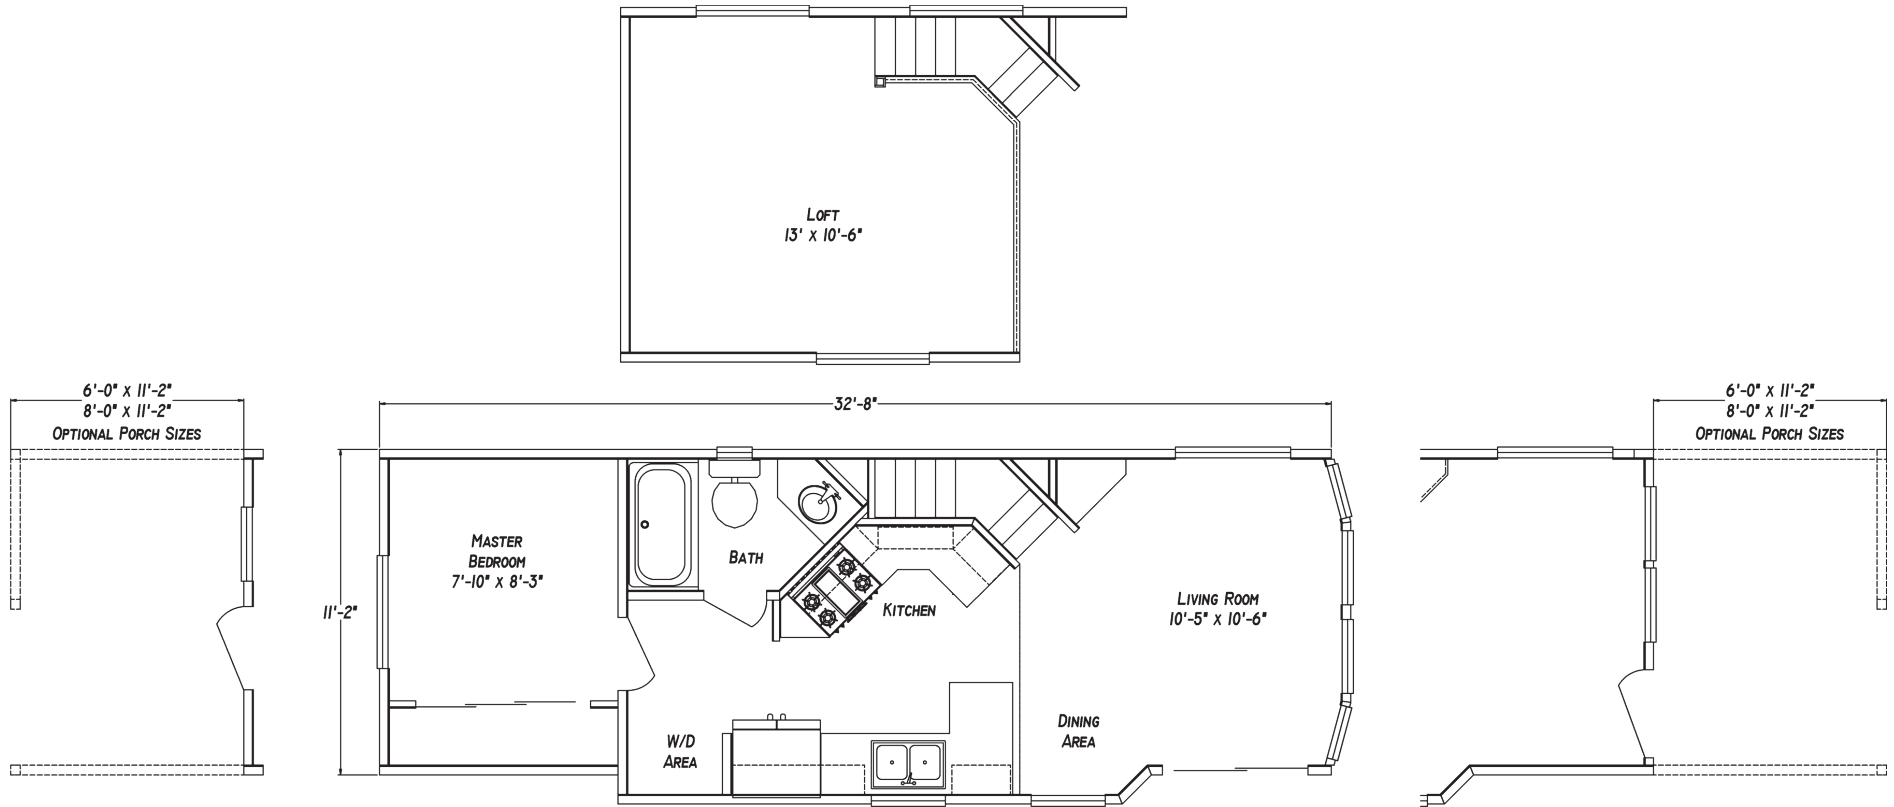

Tanner

Grand Teton Series

399 SQ. FT. (Approximate) 1 Bedroom, 1 Bath

Park Models
"Factory Direct Value" **DIRECT**

Last Updated: 10-5-22

FACTORY EXPO HOME CENTERS

2555 Progress Way
Woodburn, OR 97071

WD.ParkModelsDirect.com | 1-800-379-2614