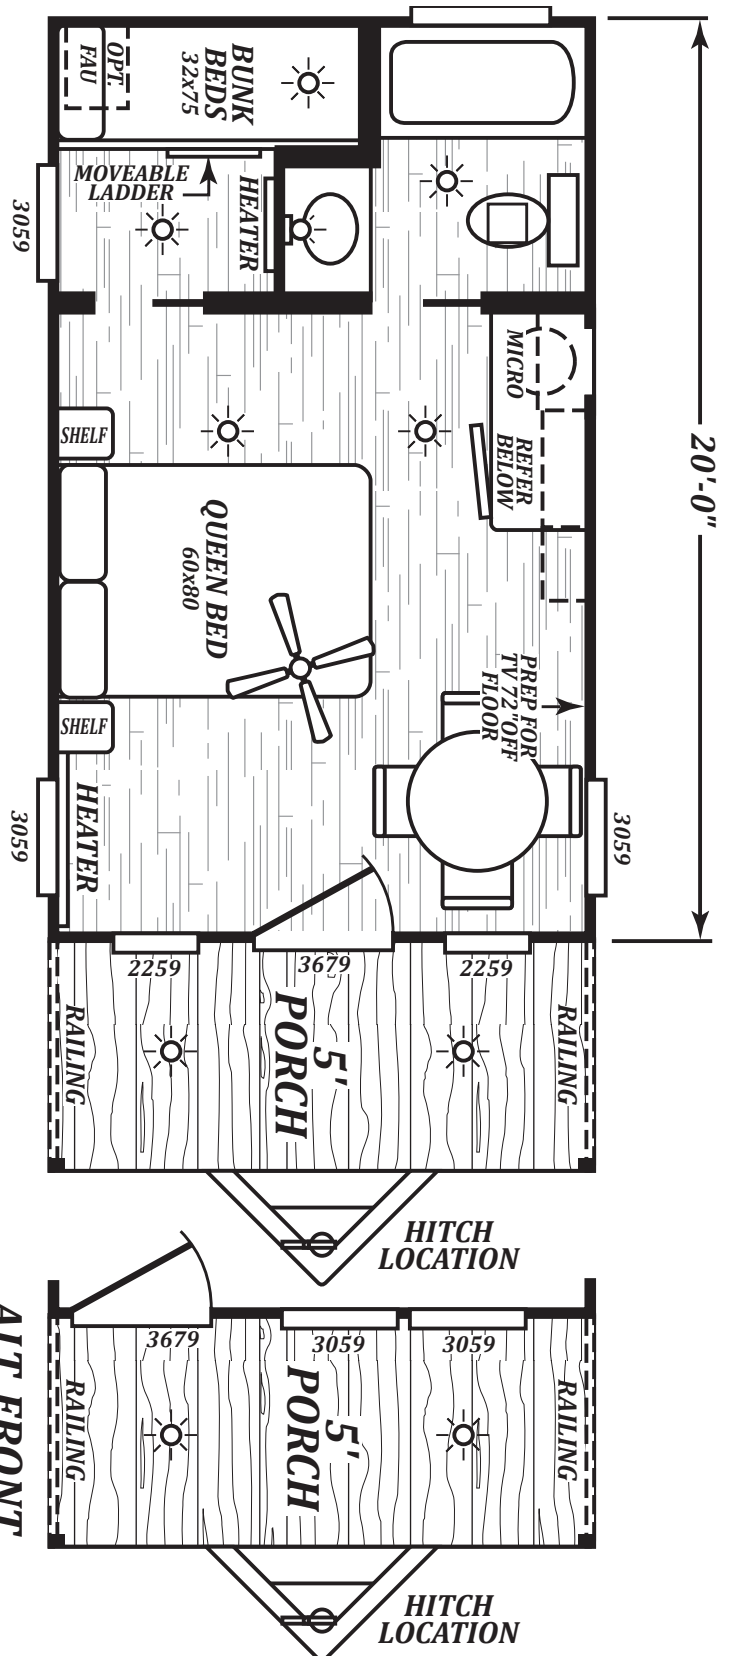

Wildhorse Creek

Creekside Cabins (non-loft)

1 Bedroom, 1 Bath,
Approx. 240 Sq. Ft.

Last Updated: 3-26-18

ALL FRONT
DOOR LOCATION

Important: Due to our policy of continual improvement, all information in our brochures may vary from actual home. The right is reserved to make changes at any time, without notice or obligation, in colors, materials, specifications, processes, and models. All dimensions and square footage calculations are nominal and approximate figures. Please check with your local sales associate for specific and current information.