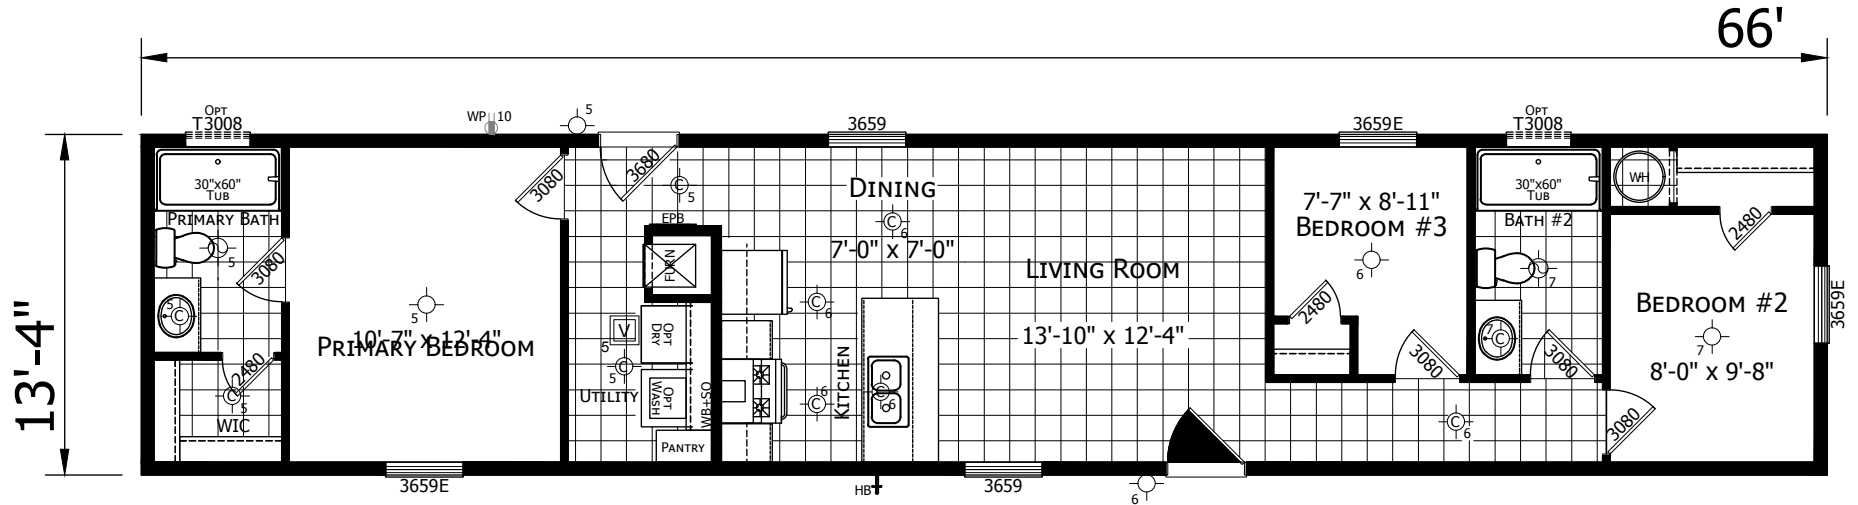

# Alcorn

Winchester Series

880 SQ. FT. (Approximate) 3 Bedroom, 2 Bath

Last Updated: 3-14-23