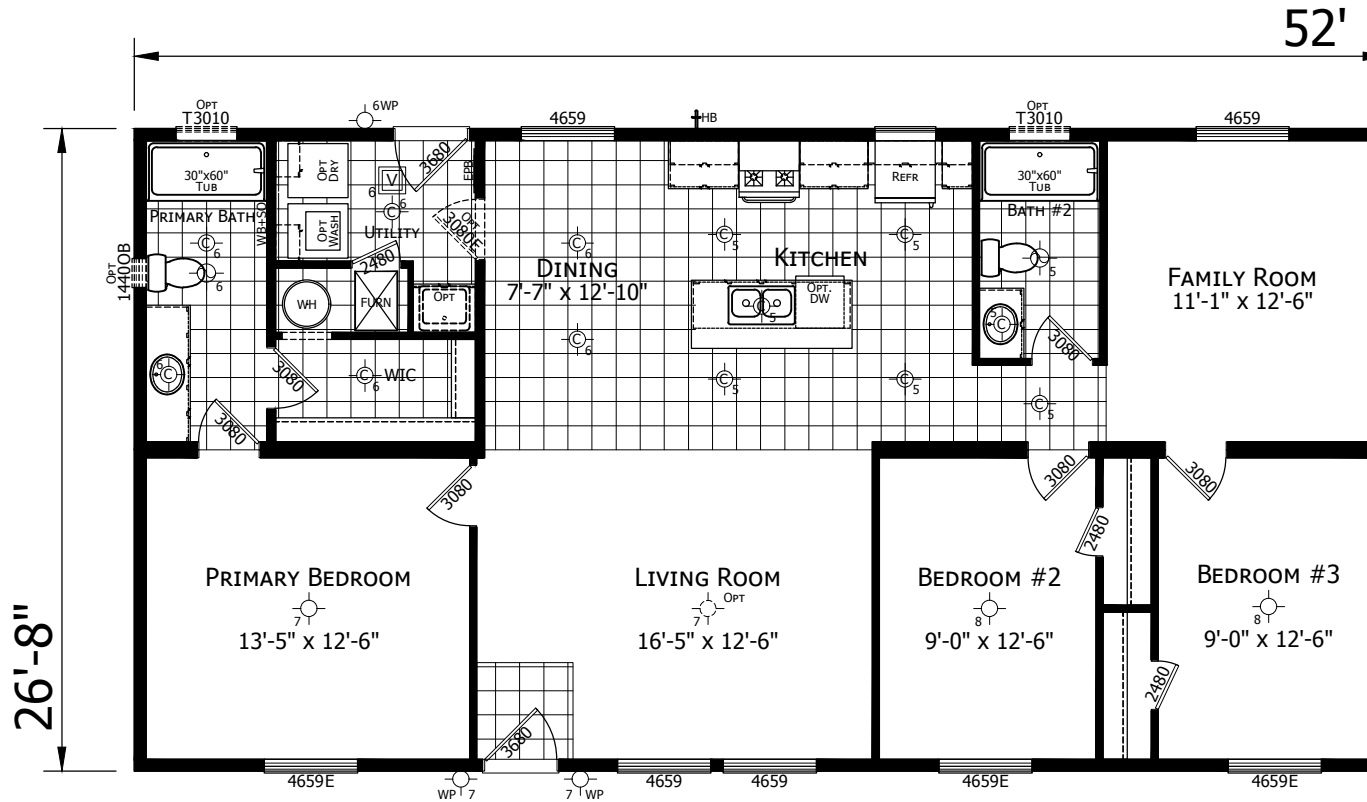

Annex

Champion Noble Series

1387 SQ. FT. (Approximate) 3 Bedroom, 2 Bath

Last Updated: 2-17-25

CHAMPION HOMES CENTER
 1442 Sunnyside Rd.
 Weiser, ID 83672

FactoryExpoHomesDirect.com | 1-800-419-3568

IMPORTANT: Champion Homes reserves the right to modify, cancel or substitute products or features of this event at any time without prior notice or obligation. Pictures and other promotional materials are representative and may depict or contain floor plans, square footages, elevations, options, upgrades, extra design features, decorations, floor coverings, specialty light fixtures, custom paint and wall coverings, window treatments, landscaping, sound and alarm systems, furnishings, appliances, and other designer/decorator features and amenities that are not included as part of the home and/or may not be available at all locations. Home, pricing and community information is subject to change, and homes to prior sale, at any time without notice or obligation. ©2020 Champion Homes. All rights reserved.