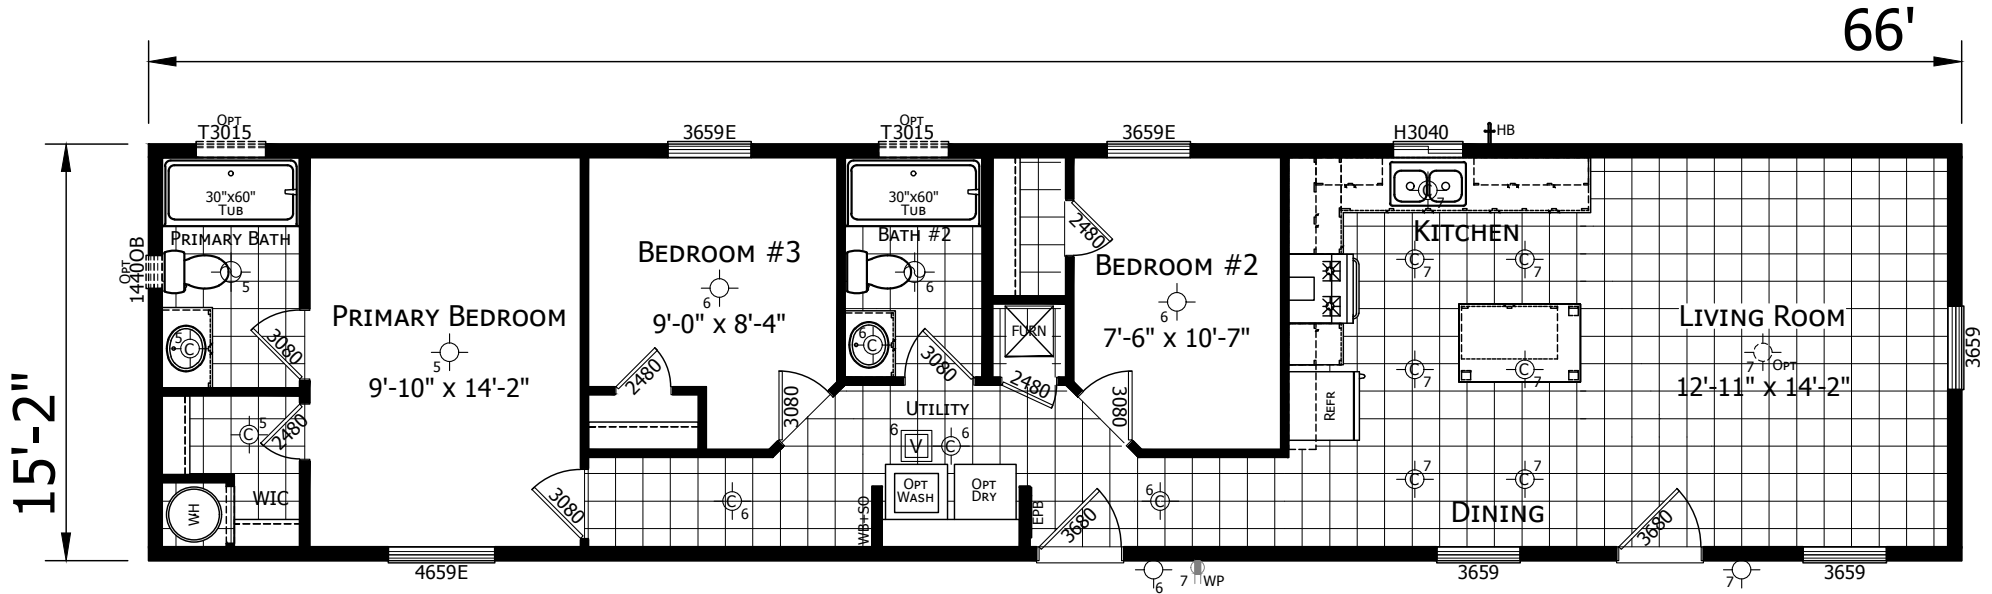

# Belhaven

Winchester Series

1,001 SQ. FT. (Approximate) 3 Bedroom, 2 Bath

Last Updated: 11-18-24

**CHAMPION HOMES CENTER**  
 1442 Sunnyside Rd.  
 Weiser, ID 83672

**FactoryExpoHomesDirect.com | 1-800-419-3568**