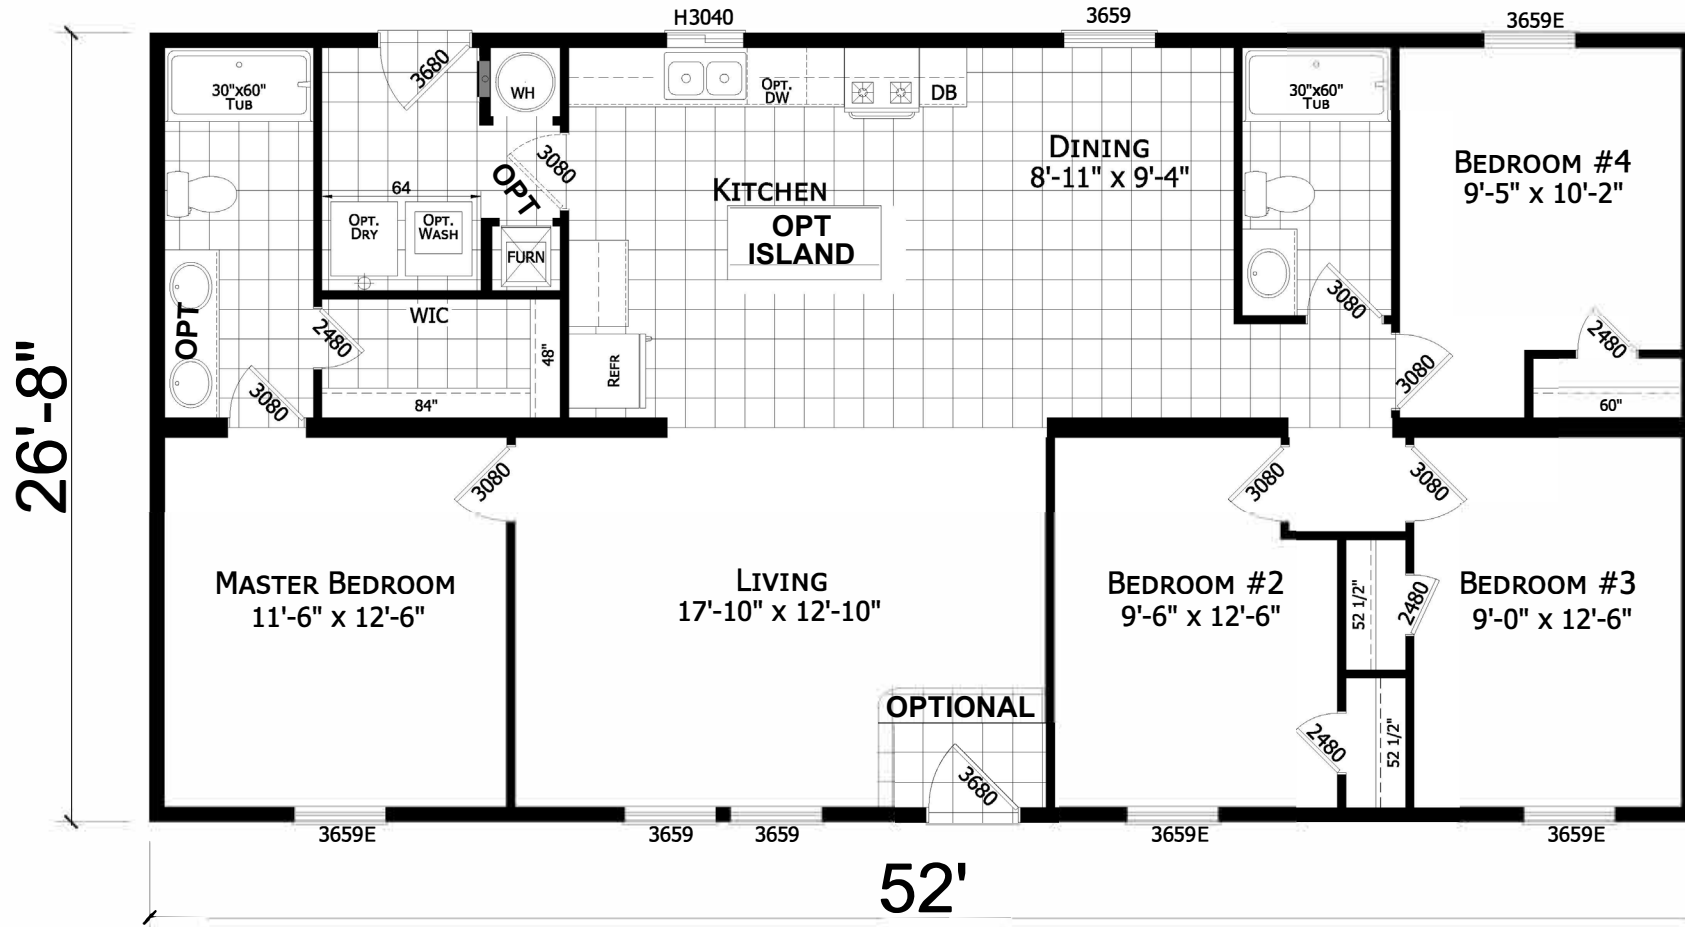

Canyon Creek

Factory Advantage Series

Factory Expo

"Factory Direct Value" HOME CENTERS

4 Bedrooms, 2 Baths
Approx. 1,387 Sq. Ft.

Last Updated: 7-17-19

Factory Expo Home Centers
1442 Sunnyside Road
Weiser, Idaho 83672