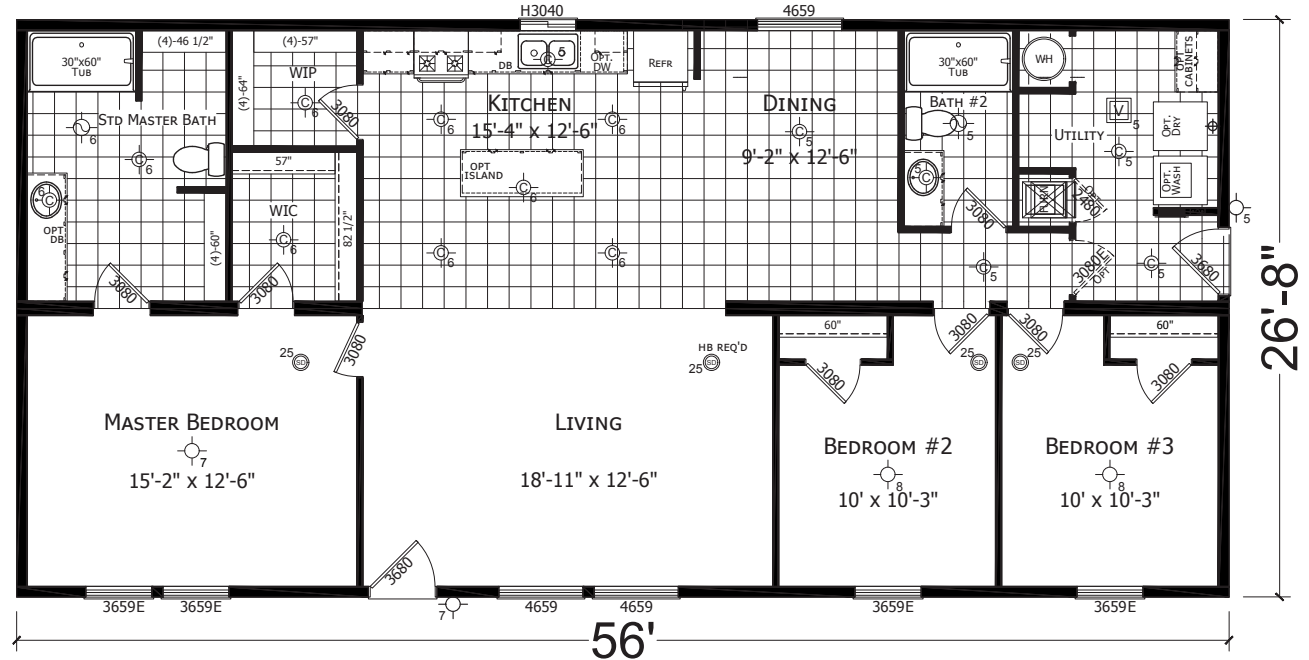

Cascade

Factory Advantage Series

1,493 SQ. FT. (Approximate) 3 Bedroom, 2 Bath

Last Updated: 5-6-21

FACTORY EXPO HOME CENTERS

1442 Sunnyside Rd.
Weiser, ID 83672

FactoryExpoHomesDirect.com | 1-800-419-3568

IMPORTANT: Alta Cima Corp reserves the right to modify, cancel or substitute products or features of this event at any time without prior notice or obligation. Pictures and other promotional materials are representative and may depict or contain floor plans, square footages, elevations, options, upgrades, extra design features, decorations, floor coverings, specialty light fixtures, custom paint and wall coverings, window treatments, landscaping, sound and alarm systems, furnishings, appliances, and other designer/decorator features and amenities that are not included as part of the home and/or may not be available at all locations. Home, pricing and community information is subject to change, and homes to prior sale, at any time without notice or obligation. ©2020 Alta Cima Corp. All rights reserved.