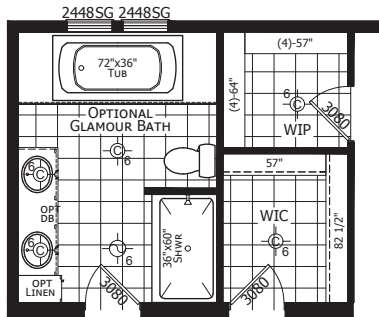

Cascade

Factory Advantage Series

1,493 SQ. FT. (Approximate) 3 Bedroom, 2 Bath

Last Updated: 5-6-21

FACTORY EXPO HOME CENTERS

1442 Sunnyside Rd.
Weiser, ID 83672

FactoryExpoHomesDirect.com | 1-800-419-3568

IMPORTANT: Alta Cima Corp reserves the right to modify, cancel or substitute products or features of this event at any time without prior notice or obligation. Pictures and other promotional materials are representative and may depict or contain floor plans, square footages, elevations, options, upgrades, extra design features, decorations, floor coverings, specialty light fixtures, custom paint and wall coverings, window treatments, landscaping, sound and alarm systems, furnishings, appliances, and other designer/decorator features and amenities that are not included as part of the home and/or may not be available at all locations. Home, pricing and community information is subject to change, and homes to prior sale, at any time without notice or obligation. ©2020 Alta Cima Corp. All rights reserved.