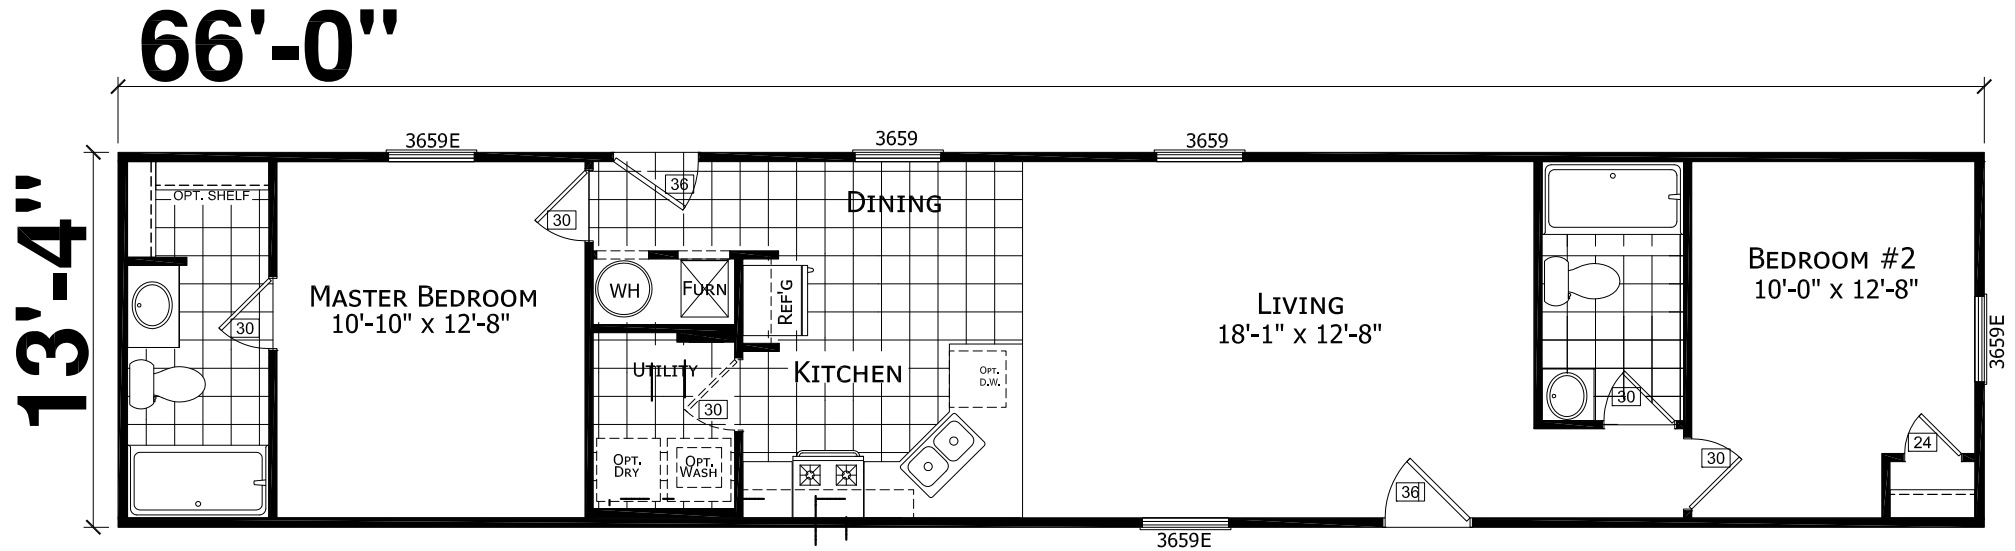

Eagle Peak

Factory Advantage Series

Factory Expo

"Factory Direct Value" HOME CENTERS

2 Bedrooms, 2 Baths
Approx. 880 Sq. Ft.

Last Updated: 1-2-19

Factory Expo Home Centers
1442 Sunnyside Road
Weiser, Idaho 83672