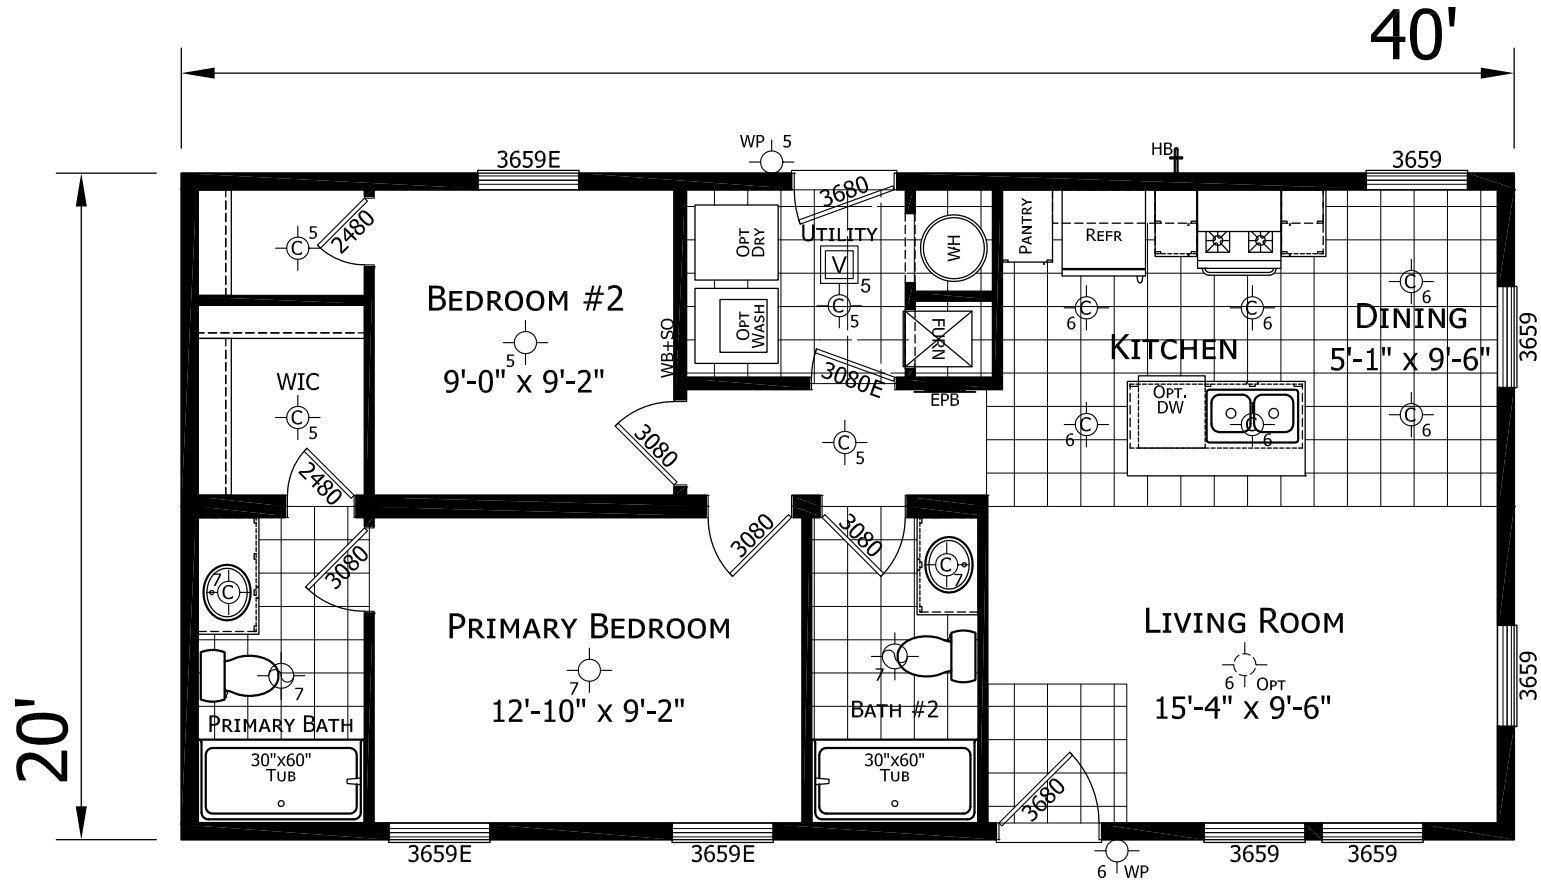

Grasmere

DreamWorks Series

800 SQ. FT. (Approximate) 2 Bedroom, 2 Bath

Last Updated: 12-6-23

CHAMPION HOMES CENTER

1442 Sunnyside Rd.
Weiser, ID 83672

FactoryExpoHomesDirect.com | 1-800-419-3568

IMPORTANT: Champion Homes reserves the right to modify, cancel or substitute products or features of this event at any time without prior notice or obligation. Pictures and other promotional materials are representative and may depict or contain floor plans, square footages, elevations, options, upgrades, extra design features, decorations, floor coverings, specialty light fixtures, custom paint and wall coverings, window treatments, landscaping, sound and alarm systems, furnishings, appliances, and other designer/decorator features and amenities that are not included as part of the home and/or may not be available at all locations. Home, pricing and community information is subject to change, and homes to prior sale, at any time without notice or obligation. ©2020 Champion Homes. All rights reserved.