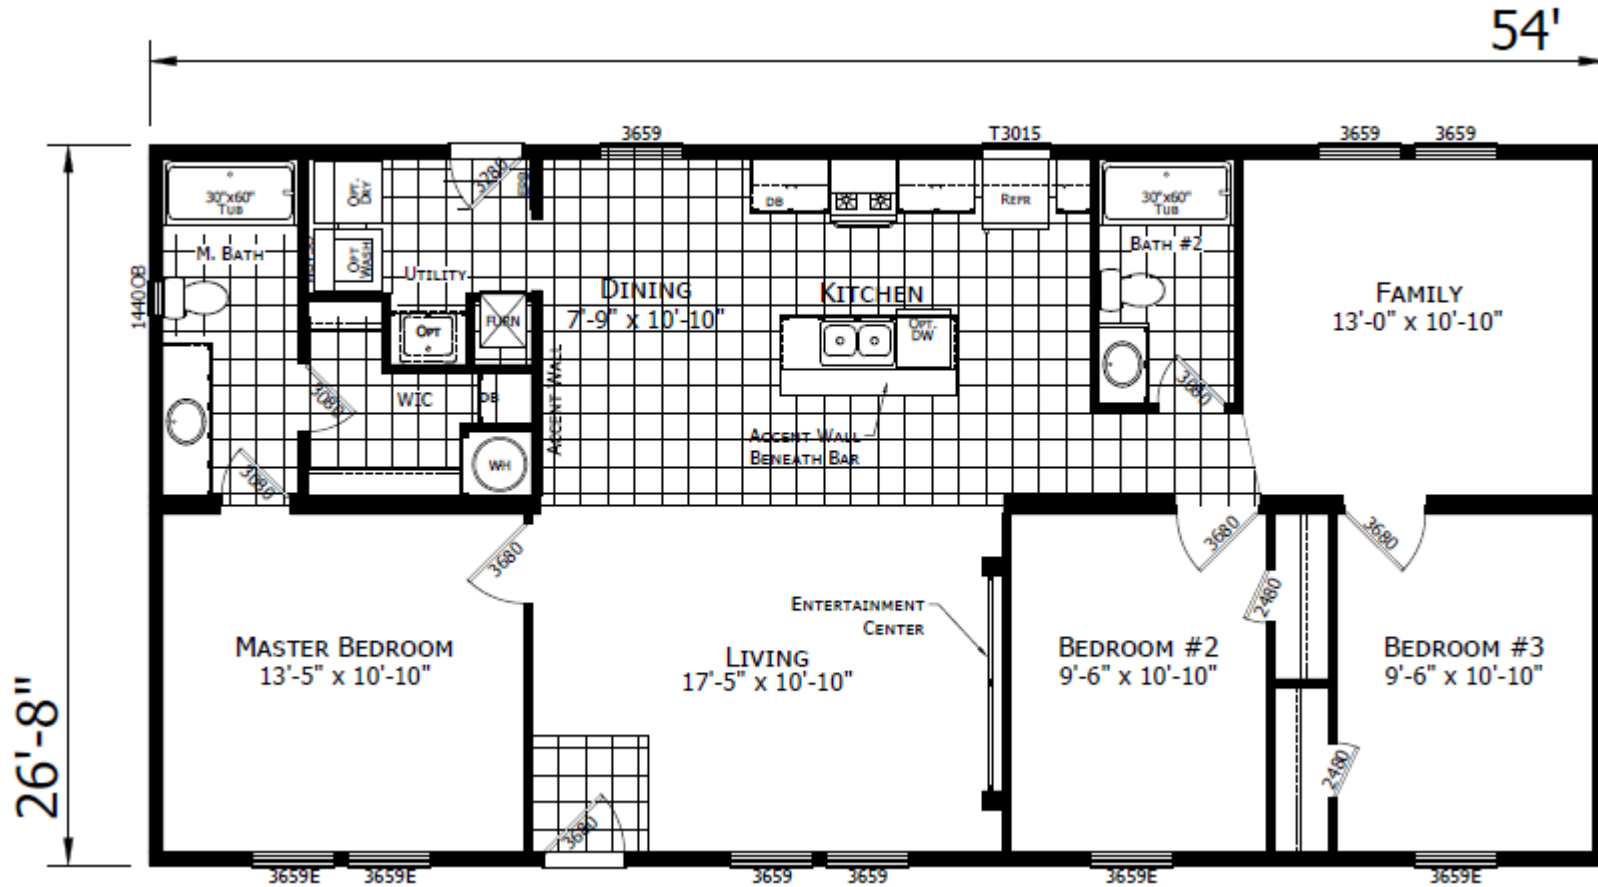

# Hanthorn

DreamWorks Series

1,440 SQ. FT. (Approximate) 3 Bedroom, 2 Bath

Last Updated: 1-24-23

**CHAMPION HOMES CENTER**  
 1442 Sunnyside Rd.  
 Weiser, ID 83672

**FactoryExpoHomesDirect.com | 1-800-419-3568**