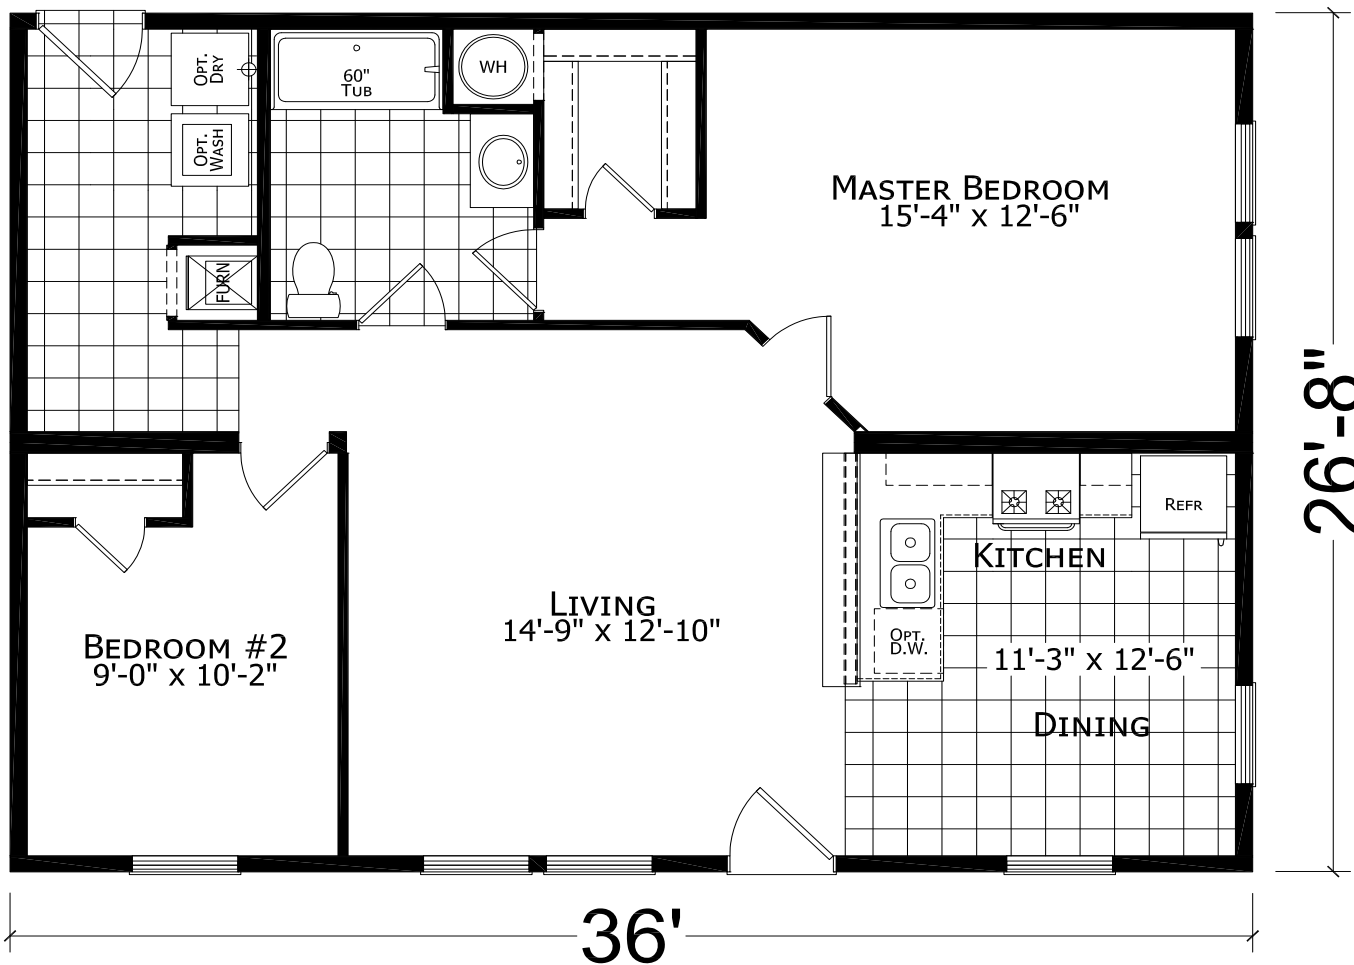

# Factory Expo

"Factory Direct Value" HOME CENTERS

2 Bedroom, 1 Bath  
Approx. 960 Sq. Ft.

Last Updated: 9-5-17

Factory Expo Home Centers  
1442 Sunnyside Road  
Weiser, Idaho 83672

I authorize Factory Expo to build my house, per this plan.  
X \_\_\_\_\_  
Customer Signature/Date