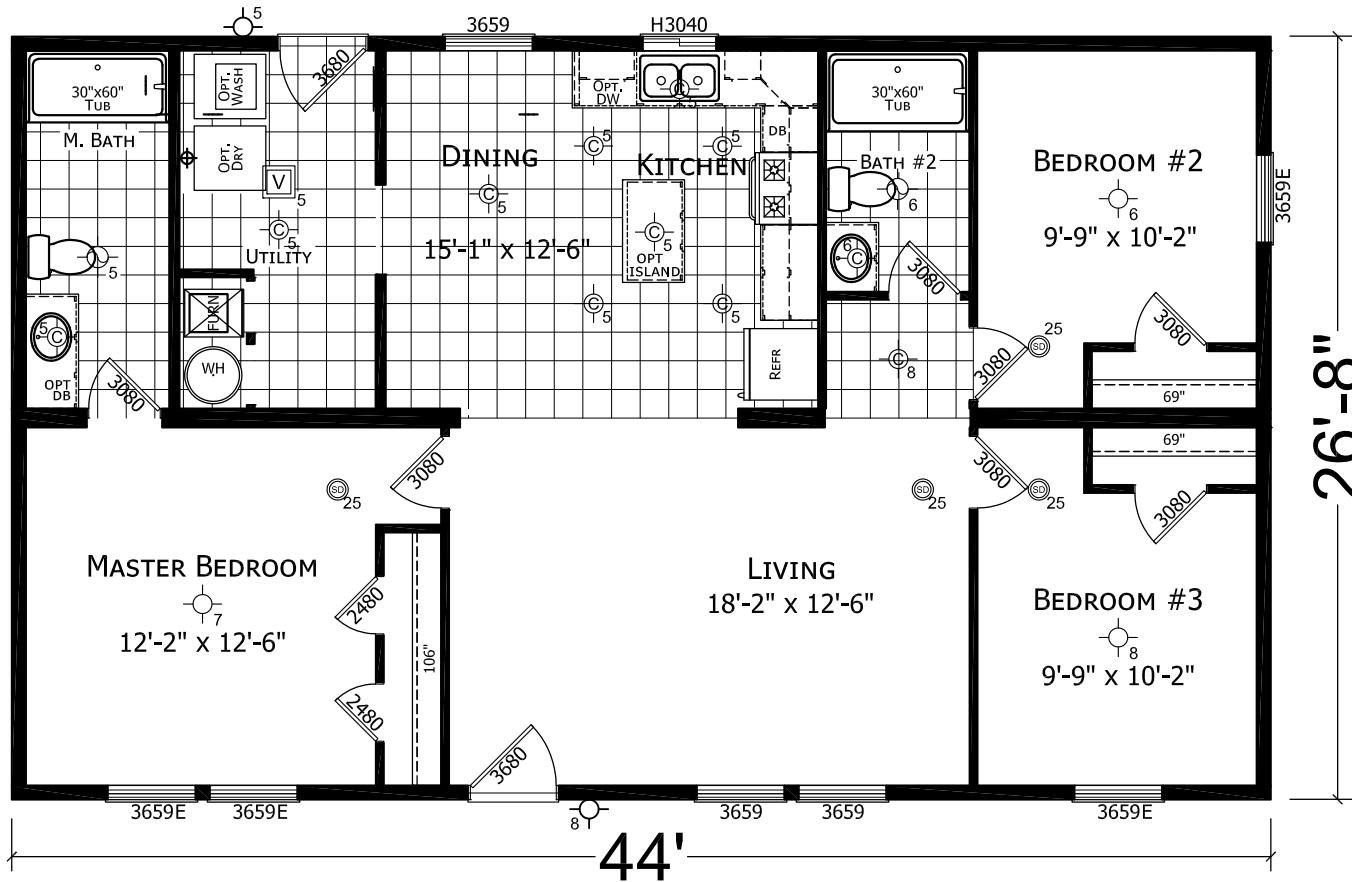

Jenkins

Factory Advantage Series

Factory Expo

"Factory Direct Value" HOME CENTERS

3 Bedrooms, 2 Baths
Approx. 1,173 Sq. Ft.

Last Updated: 9-20-19

Factory Expo Home Centers
1442 Sunnyside Road
Weiser, Idaho 83672