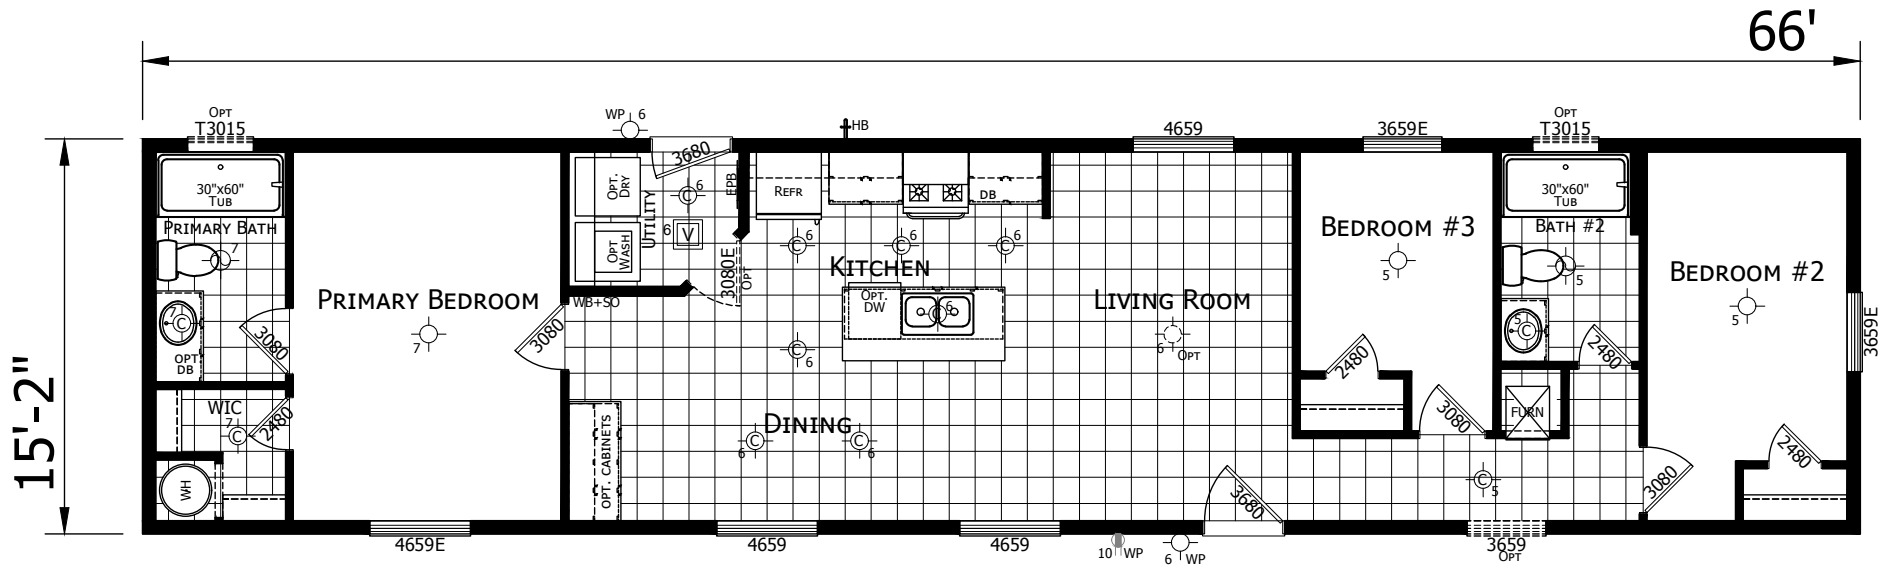

# Jospen

Winchester Series

1,001 SQ. FT. (Approximate) 3 Bedroom, 2 Bath

Last Updated: 9-25-23