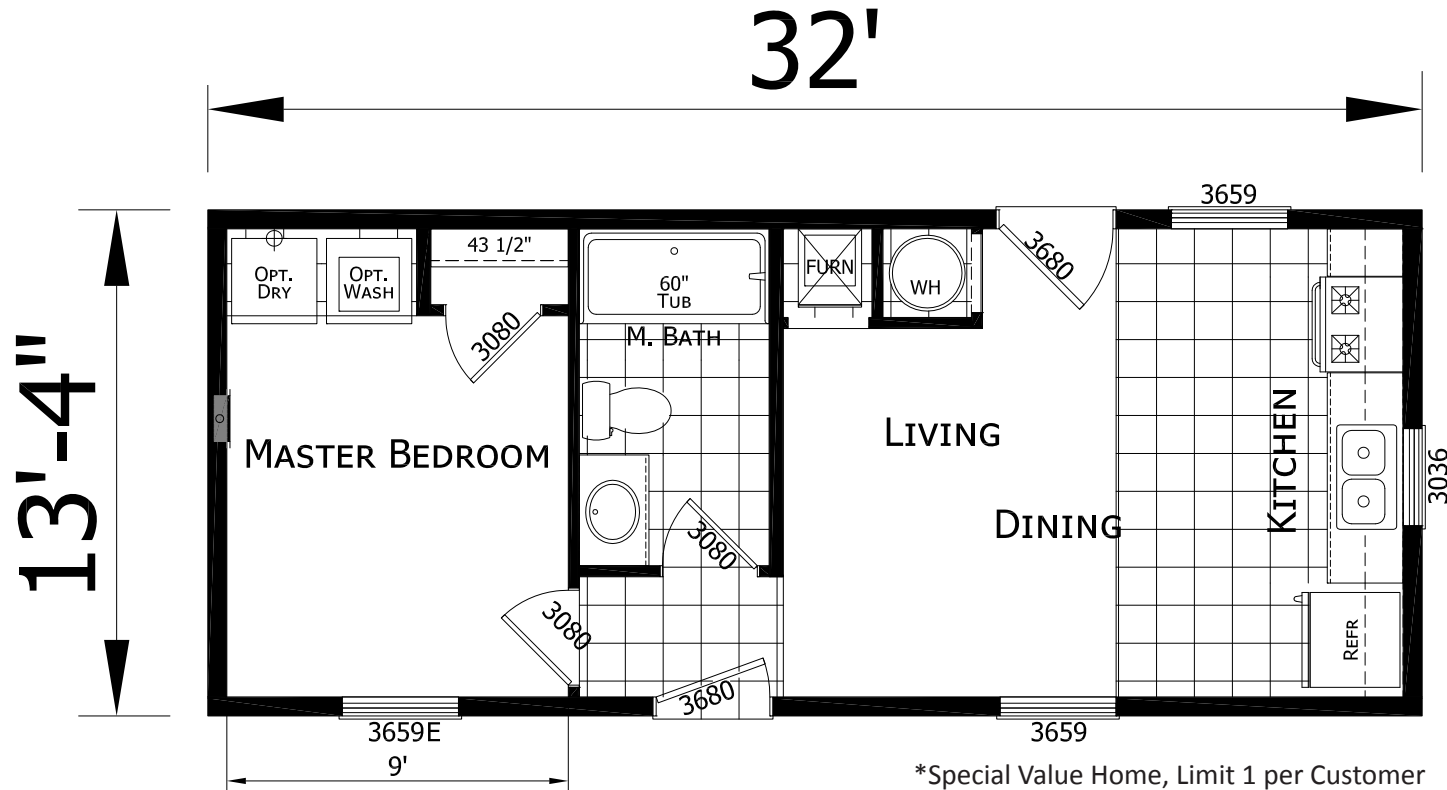

Micro

Factory Advantage Series

Factory Expo

"Factory Direct Value" HOME CENTERS

1 Bedroom, 1 Bath
Approx. 427 Sq. Ft.

Last Updated: 12-9-19

I authorize Factory Expo to build my house, per this plan.

X _____