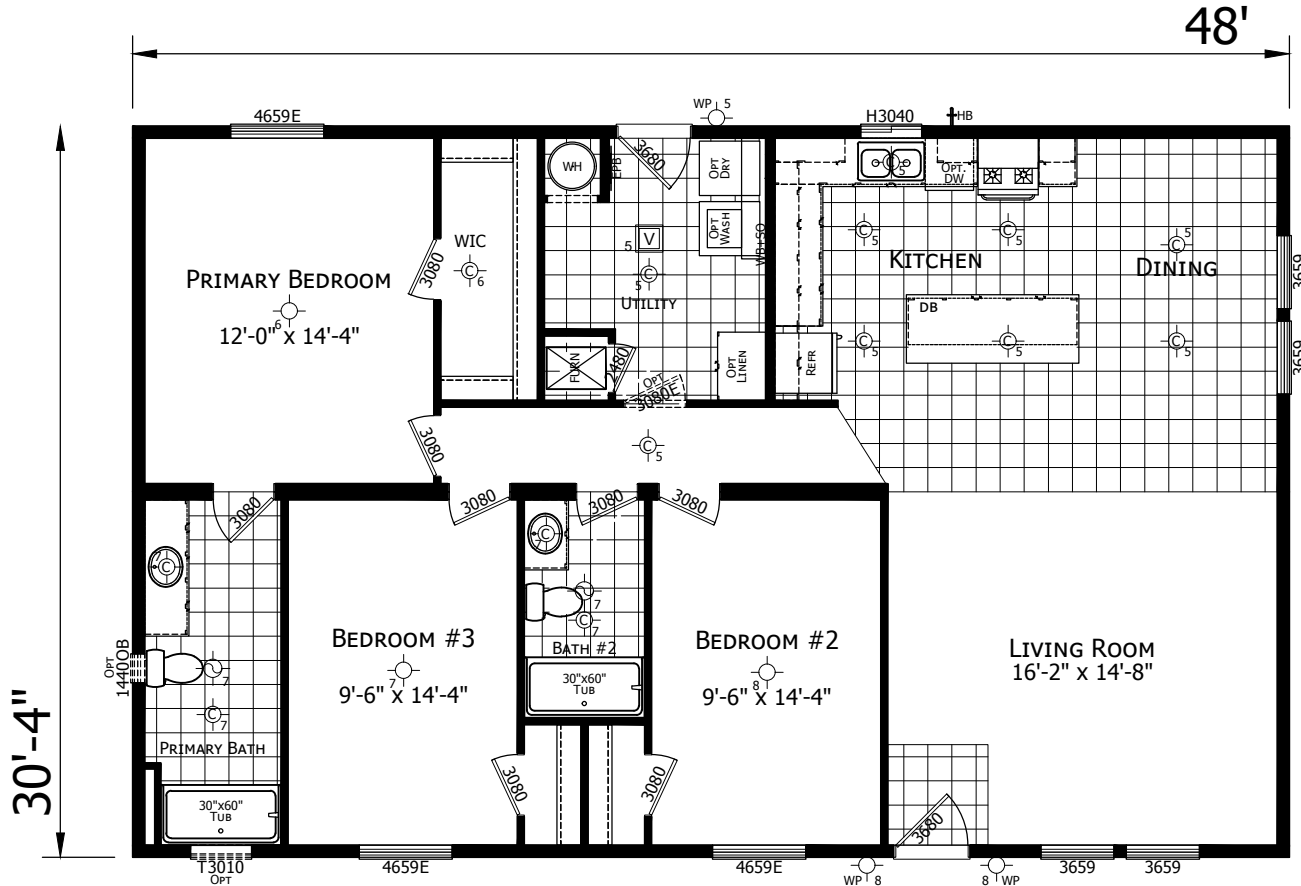

# Newdale

Champion Noble Series

1,456 SQ. FT. (Approximate) 3 Bedroom, 2 Bath

Last Updated: 10-2-24