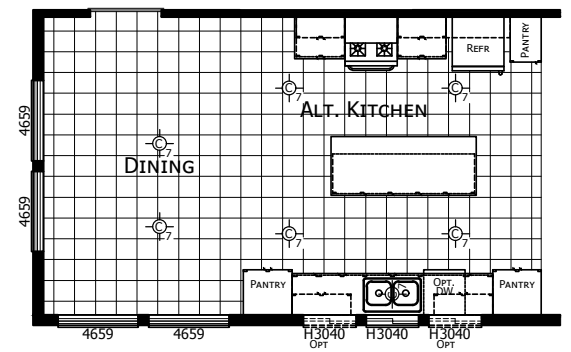

Nounan

Champion Noble Series

1,820 SQ. FT. (Approximate) 3 Bedroom, 2 Bath

Last Updated: 12-5-24

CHAMPION HOMES CENTER
1442 Sunnyside Rd.
Weiser, ID 83672

FactoryExpoHomesDirect.com | 1-800-419-3568

IMPORTANT: Champion Homes reserves the right to modify, cancel or substitute products or features of this event at any time without prior notice or obligation. Pictures and other promotional materials are representative and may depict or contain floor plans, square footages, elevations, options, upgrades, extra design features, decorations, floor coverings, specialty light fixtures, custom paint and wall coverings, window treatments, landscaping, sound and alarm systems, furnishings, appliances, and other designer/decorator features and amenities that are not included as part of the home and/or may not be available at all locations. Home, pricing and community information is subject to change, and homes to prior sale, at any time without notice or obligation. ©2020 Champion Homes. All rights reserved.