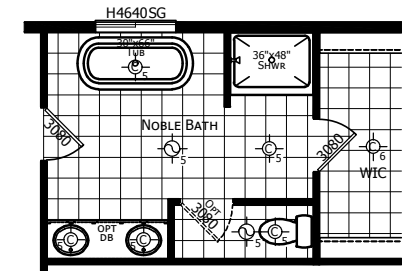

Nounan

Champion Noble Series

1,820 SQ. FT. (Approximate) 3 Bedroom, 2 Bath

Last Updated: 12-5-24

CHAMPION HOMES CENTER
1442 Sunnyside Rd.
Weiser, ID 83672

FactoryExpoHomesDirect.com | 1-800-419-3568

IMPORTANT: Champion Homes reserves the right to modify, cancel or substitute products or features of this event at any time without prior notice or obligation. Pictures and other promotional materials are representative and may depict or contain floor plans, square footages, elevations, options, upgrades, extra design features, decorations, floor coverings, specialty light fixtures, custom paint and wall coverings, window treatments, landscaping, sound and alarm systems, furnishings, appliances, and other designer/decorator features and amenities that are not included as part of the home and/or may not be available at all locations. Home, pricing and community information is subject to change, and homes to prior sale, at any time without notice or obligation. ©2020 Champion Homes. All rights reserved.