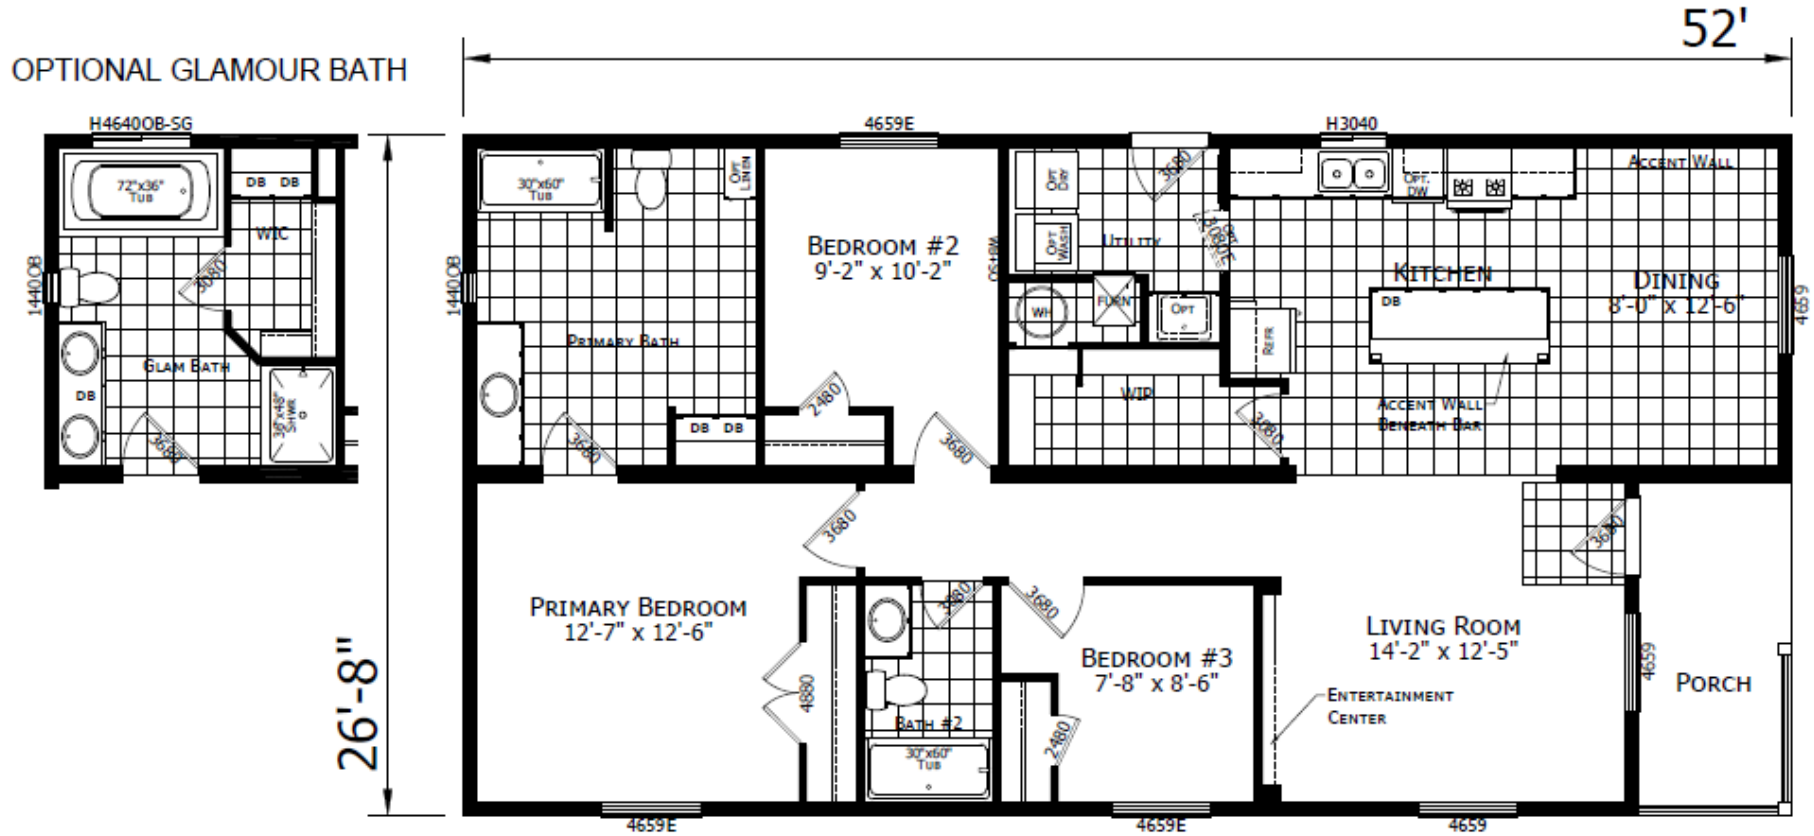

Oaklee

DreamWorks Series

1,387 SQ. FT. (Approximate) 3 Bedroom, 2 Bath

Last Updated: 1-24-23

CHAMPION HOMES CENTER
 1442 Sunnyside Rd.
 Weiser, ID 83672

FactoryExpoHomesDirect.com | 1-800-419-3568

IMPORTANT: Champion Homes reserves the right to modify, cancel or substitute products or features of this event at any time without prior notice or obligation. Pictures and other promotional materials are representative and may depict or contain floor plans, square footages, elevations, options, upgrades, extra design features, decorations, floor coverings, specialty light fixtures, custom paint and wall coverings, window treatments, landscaping, sound and alarm systems, furnishings, appliances, and other designer/decorator features and amenities that are not included as part of the home and/or may not be available at all locations. Home, pricing and community information is subject to change, and homes to prior sale, at any time without notice or obligation. ©2020 Champion Homes. All rights reserved.