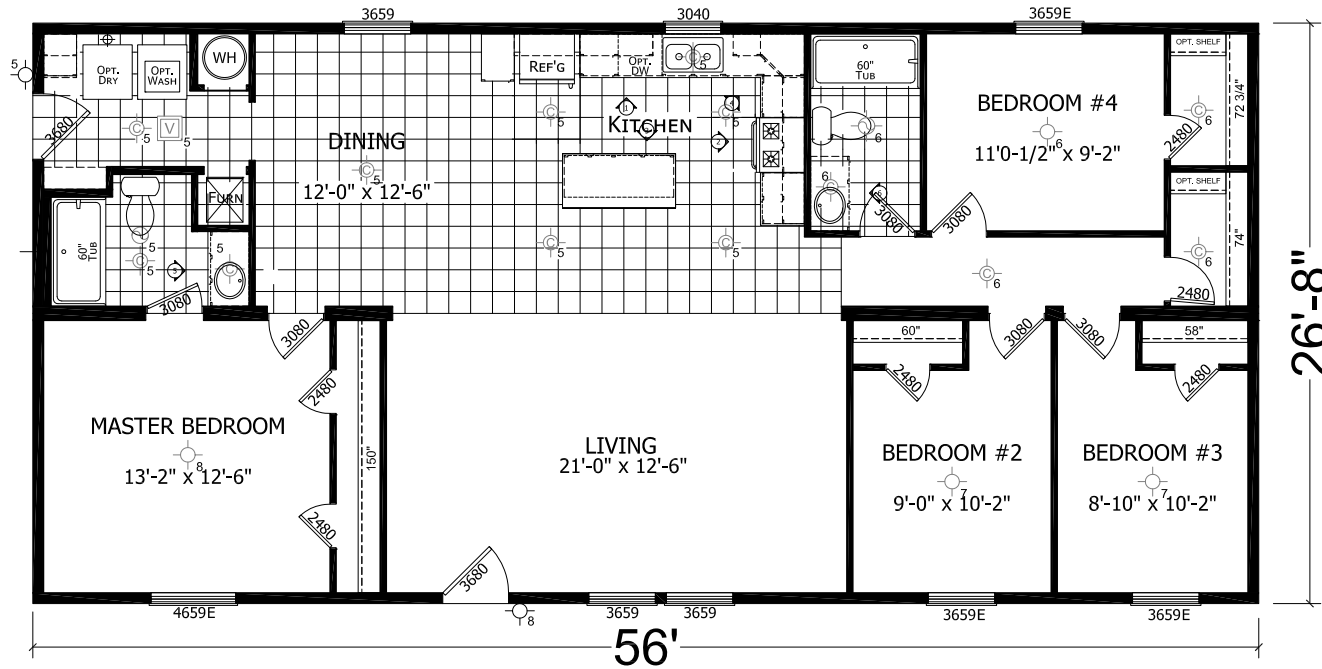

Orofino

Factory Advantage Series

Factory Expo

"Factory Direct Value" HOME CENTERS

4 Bedroom, 2 Bath
Approx. 1,494 Sq. Ft.

Last Updated: 10-15-18

Factory Expo Home Centers
1442 Sunnyside Road
Weiser, Idaho 83672