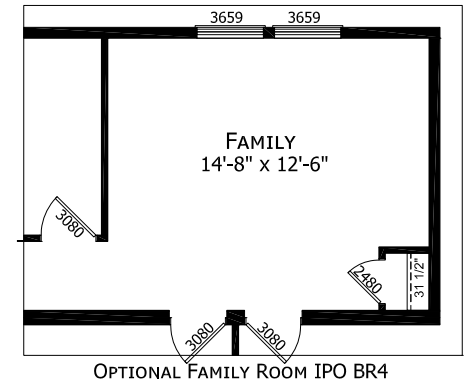

Orofino

Factory Advantage Series

Factory Expo

"Factory Direct Value" HOME CENTERS

4 Bedroom, 2 Bath
Approx. 1,494 Sq. Ft.

Last Updated: 10-15-18

Factory Expo Home Centers
1442 Sunnyside Road
Weiser, Idaho 83672