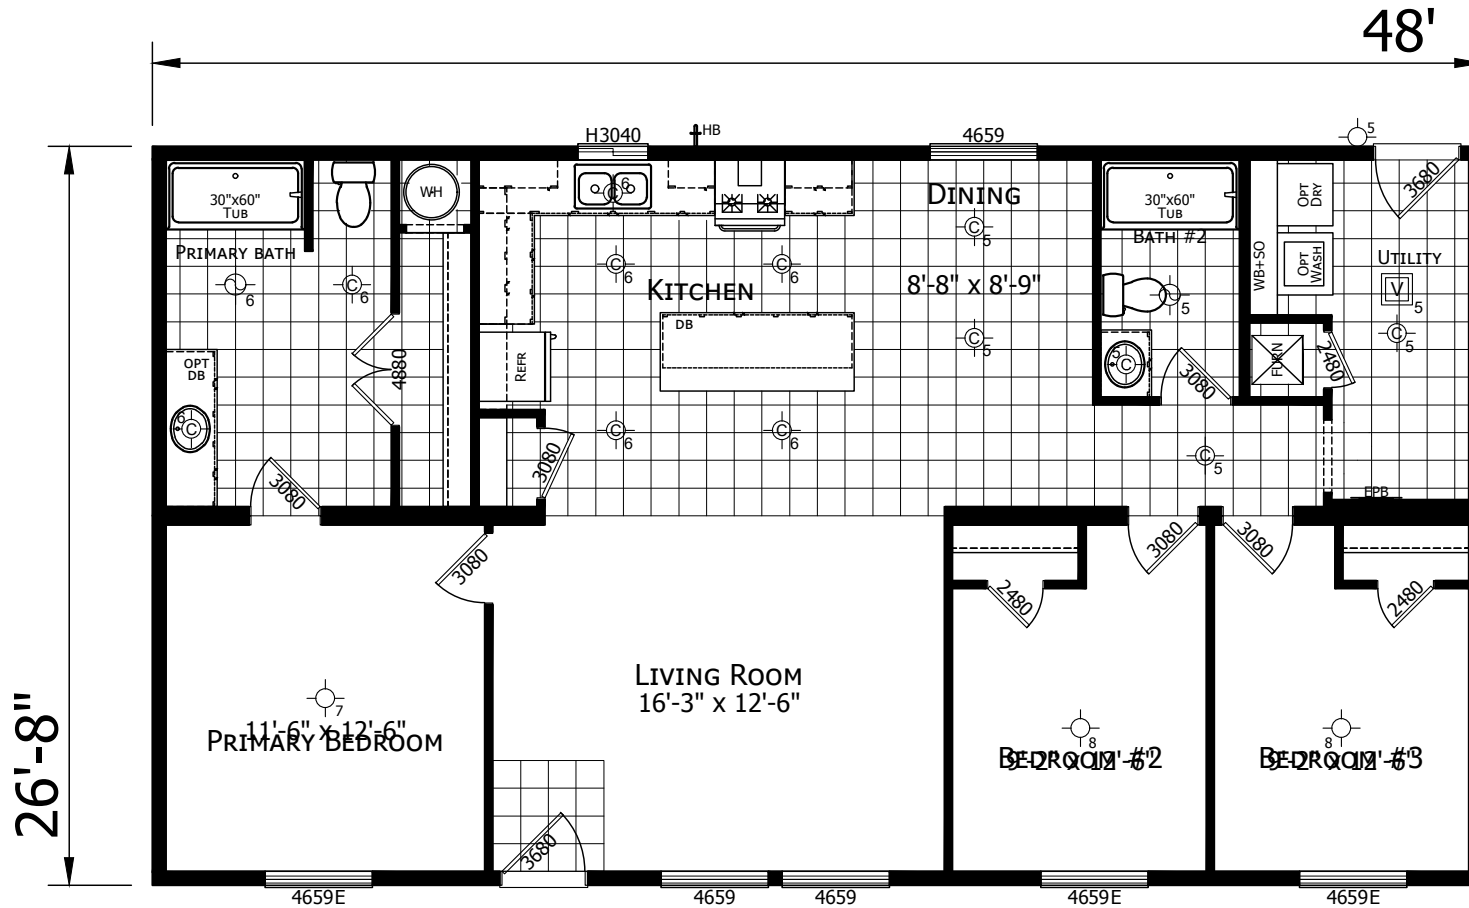

Osmond

Champion Noble Series

1,280 SQ. FT. (Approximate) 3 Bedroom, 2 Bath

Last Updated: 12-13-24

CHAMPION HOMES CENTER
1442 Sunnyside Rd.
Weiser, ID 83672

FactoryExpoHomesDirect.com | 1-800-419-3568

IMPORTANT: Champion Homes reserves the right to modify, cancel or substitute products or features of this event at any time without prior notice or obligation. Pictures and other promotional materials are representative and may depict or contain floor plans, square footages, elevations, options, upgrades, extra design features, decorations, floor coverings, specialty light fixtures, custom paint and wall coverings, window treatments, landscaping, sound and alarm systems, furnishings, appliances, and other designer/decorator features and amenities that are not included as part of the home and/or may not be available at all locations. Home, pricing and community information is subject to change, and homes to prior sale, at any time without notice or obligation. ©2020 Champion Homes. All rights reserved.