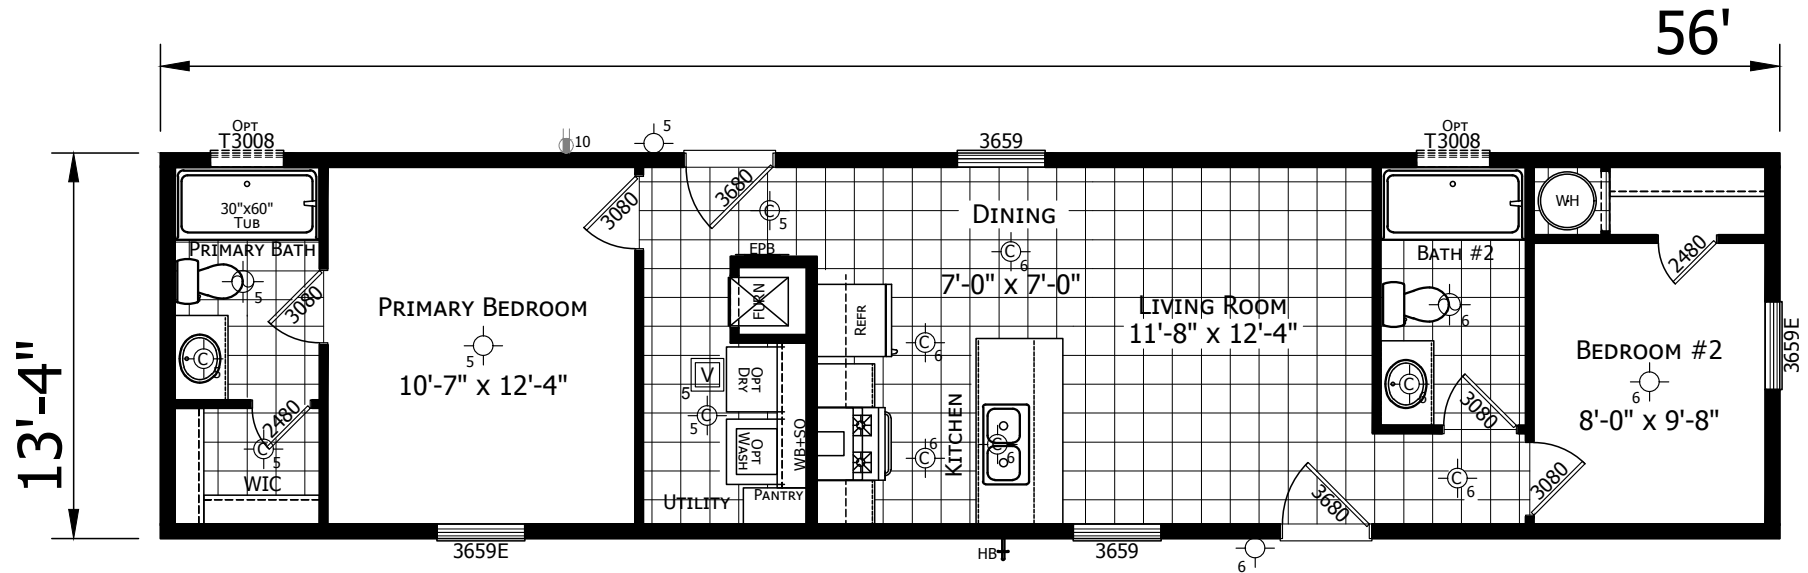

Parkdale

Winchester Series

746 SQ. FT. (Approximate) 2 Bedroom, 2 Bath

Last Updated: 3-14-23

CHAMPION HOMES CENTER

1442 Sunnyside Rd.
Weiser, ID 83672

FactoryExpoHomesDirect.com | 1-800-419-3568

IMPORTANT: Champion Homes reserves the right to modify, cancel or substitute products or features of this event at any time without prior notice or obligation. Pictures and other promotional materials are representative and may depict or contain floor plans, square footages, elevations, options, upgrades, extra design features, decorations, floor coverings, specialty light fixtures, custom paint and wall coverings, window treatments, landscaping, sound and alarm systems, furnishings, appliances, and other designer/decorator features and amenities that are not included as part of the home and/or may not be available at all locations. Home, pricing and community information is subject to change, and homes to prior sale, at any time without notice or obligation. ©2020 Champion Homes. All rights reserved.