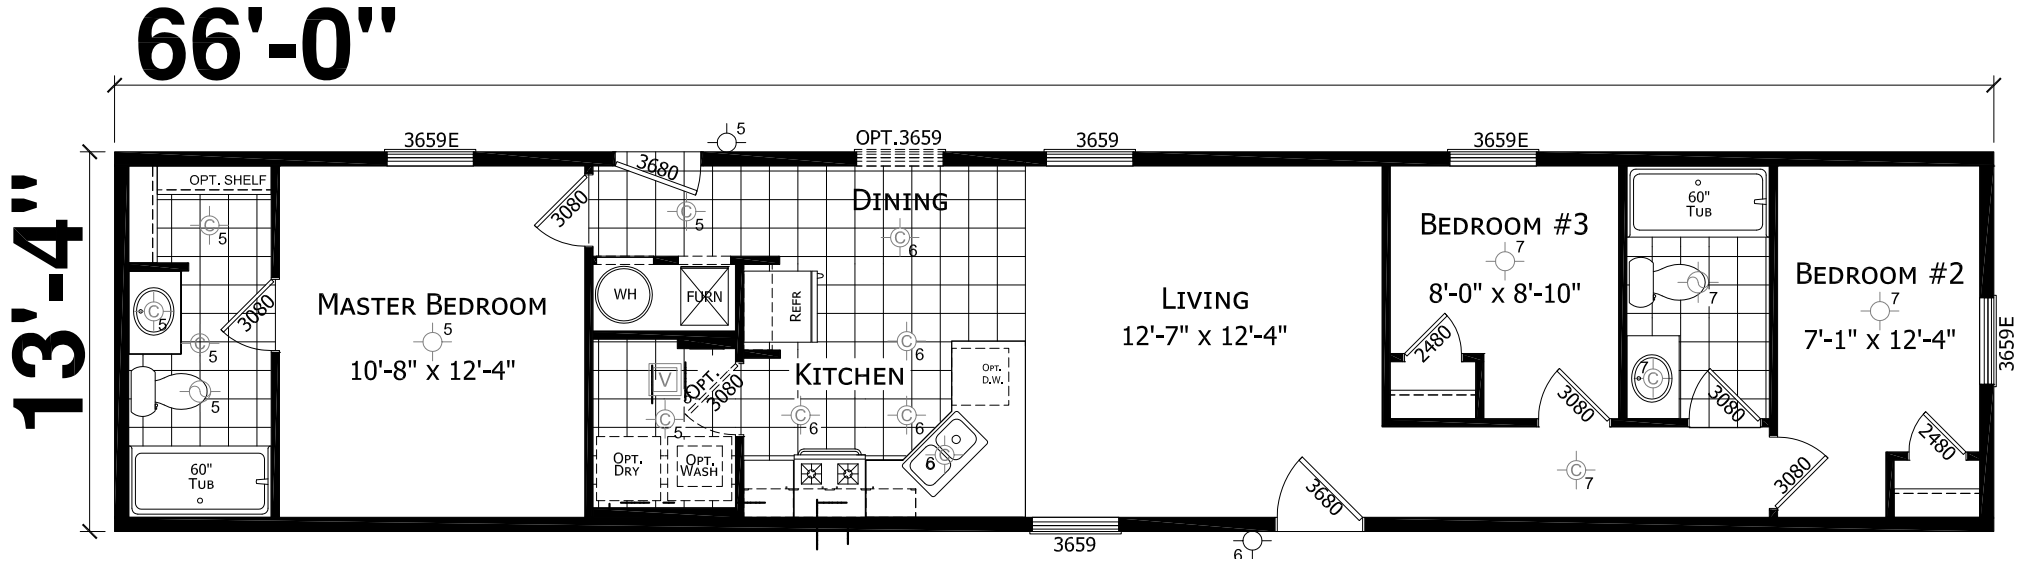

# Factory Expo

"Factory Direct Value" HOME CENTERS

3 Bedroom, 2 Bath  
Approx. 880 Sq. Ft.

Last Updated: 8-31-18

Factory Expo Home Centers  
1442 Sunnyside Road  
Weiser, Idaho 83672

I authorize Factory Expo to build my house, per this plan.