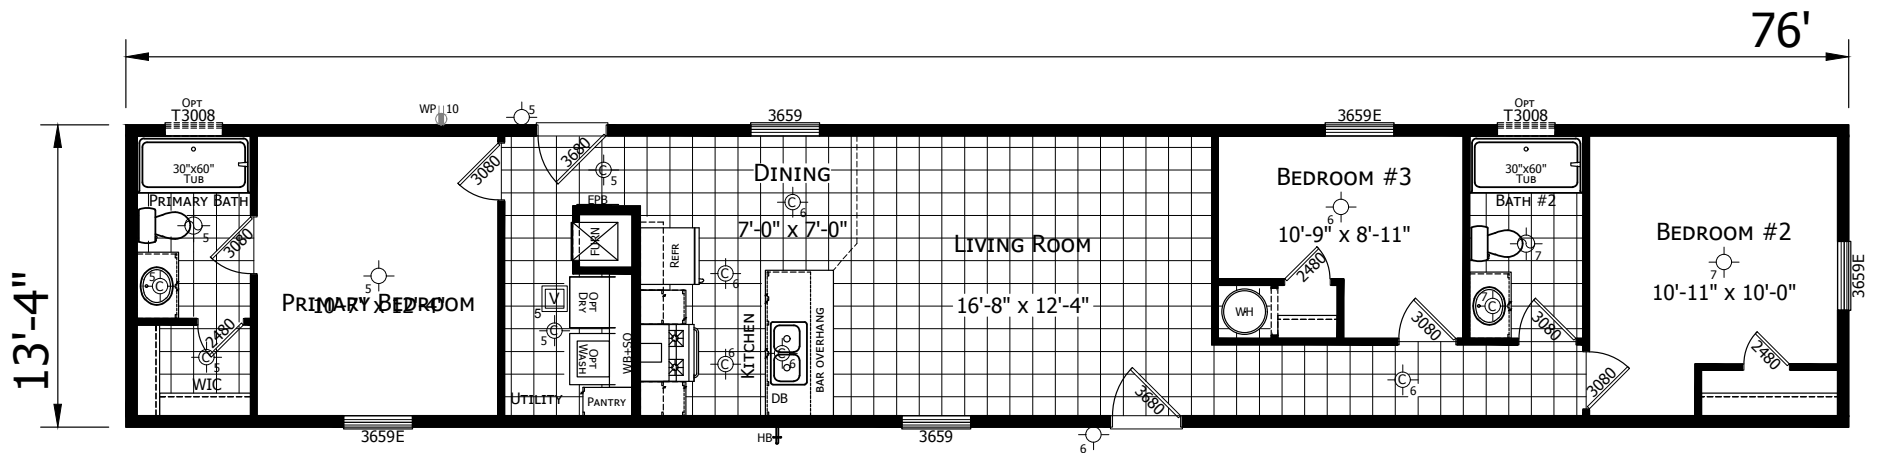

# Roxie

Winchester Series

1,013 SQ. FT. (Approximate) 3 Bedroom, 2 Bath

Last Updated: 3-14-23

**CHAMPION HOMES CENTER**  
 1442 Sunnyside Rd.  
 Weiser, ID 83672

**FactoryExpoHomesDirect.com | 1-800-419-3568**