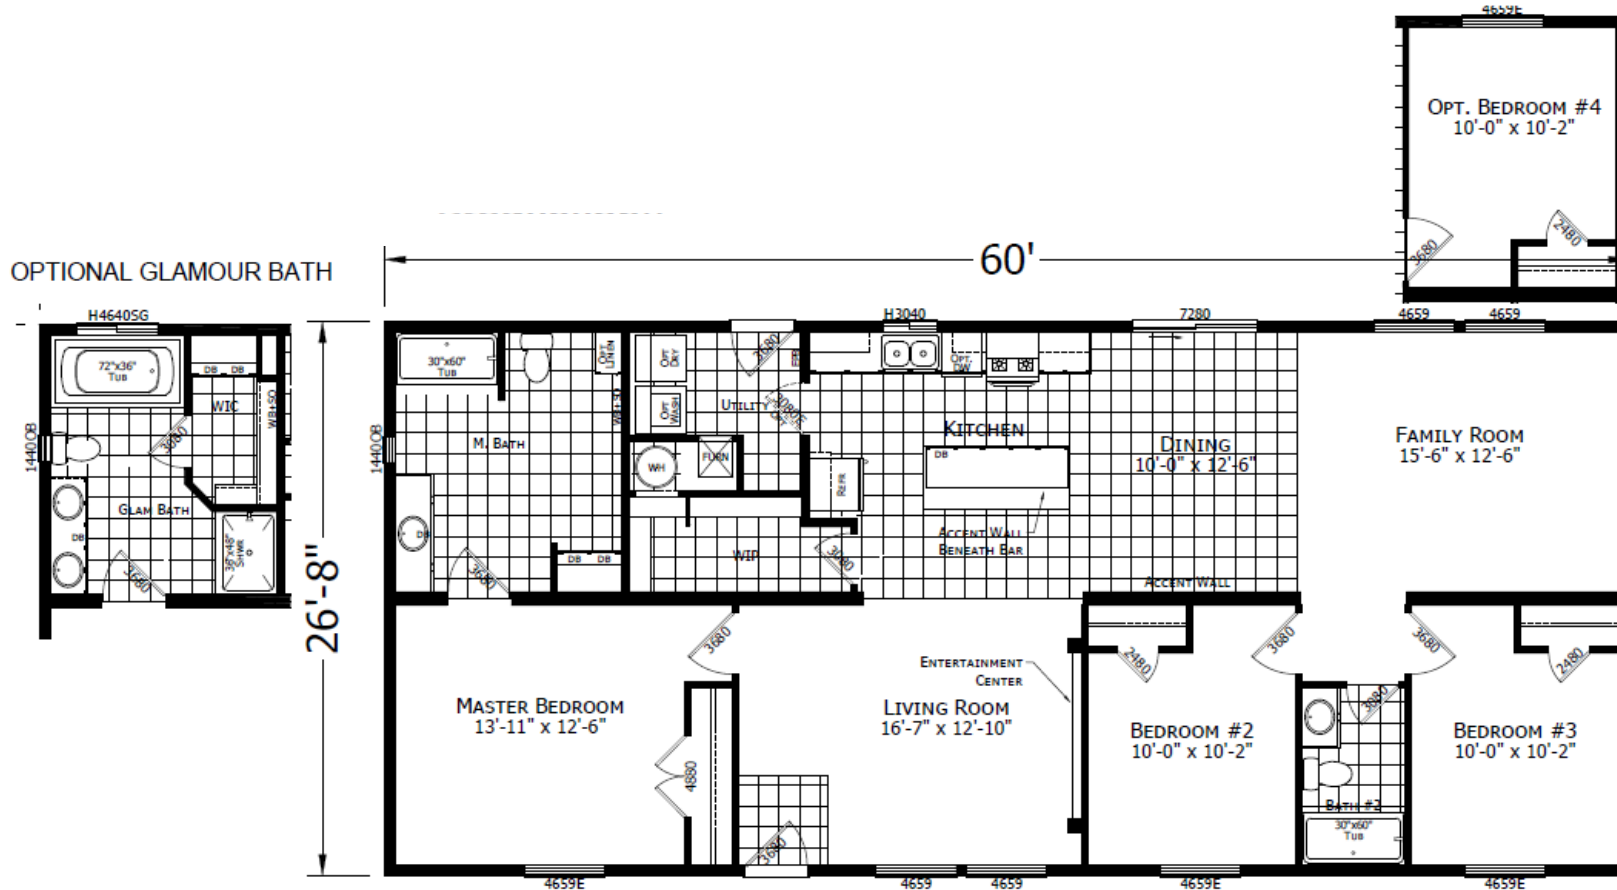

Salubria

DreamWorks Series

1,600 SQ. FT. (Approximate) 3 Bedroom, 2 Bath

Last Updated: 1-24-23

CHAMPION HOMES CENTER
1442 Sunnyside Rd.
Weiser, ID 83672

FactoryExpoHomesDirect.com | 1-800-419-3568

IMPORTANT: Champion Homes reserves the right to modify, cancel or substitute products or features of this event at any time without prior notice or obligation. Pictures and other promotional materials are representative and may depict or contain floor plans, square footages, elevations, options, upgrades, extra design features, decorations, floor coverings, specialty light fixtures, custom paint and wall coverings, window treatments, landscaping, sound and alarm systems, furnishings, appliances, and other designer/decorator features and amenities that are not included as part of the home and/or may not be available at all locations. Home, pricing and community information is subject to change, and homes to prior sale, at any time without notice or obligation. ©2020 Champion Homes. All rights reserved.