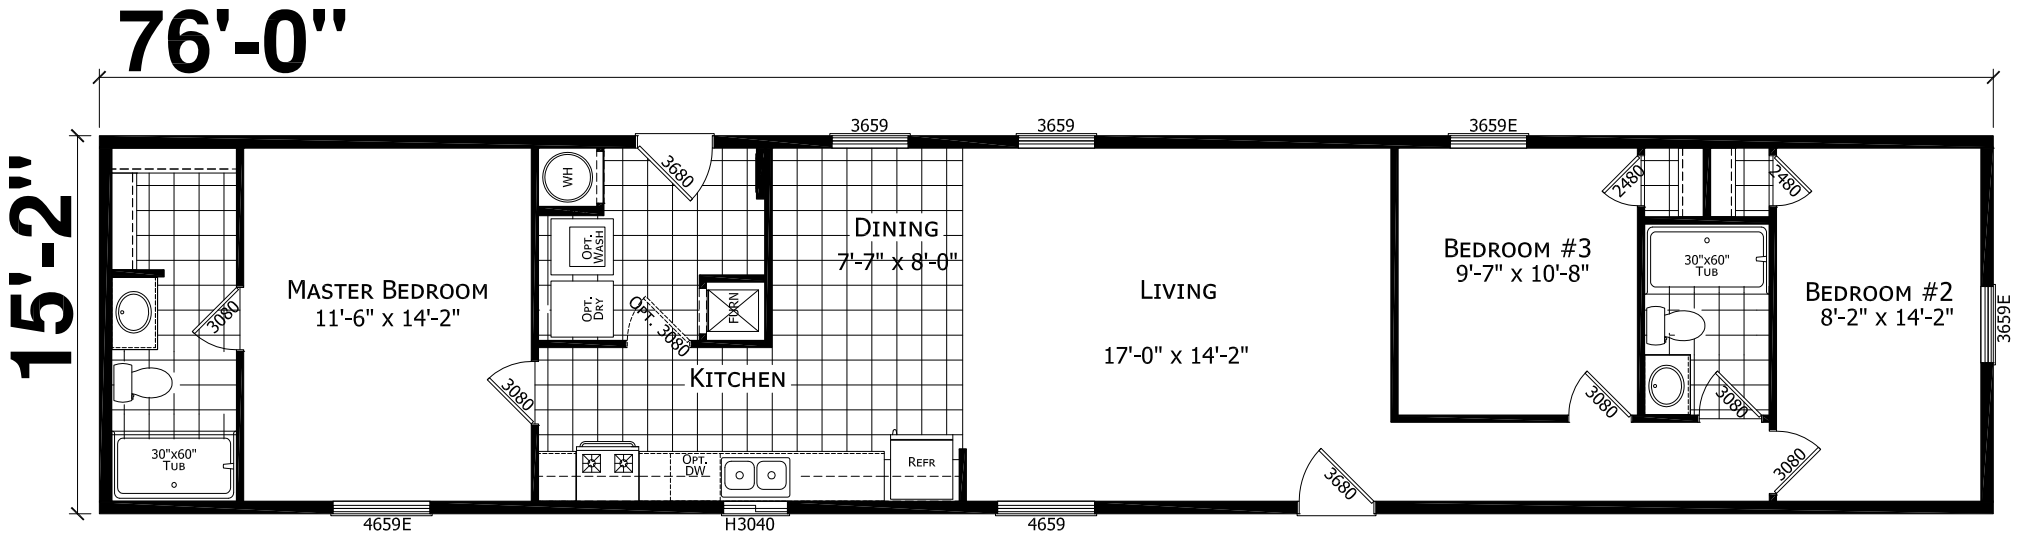

Secesh

Factory Advantage Series

Factory Expo

"Factory Direct Value" HOME CENTERS

3 Bedroom, 2 Bath
Approx. 1,153 Sq. Ft.

Last Updated: 8-31-18

Factory Expo Home Centers
1442 Sunnyside Road
Weiser, Idaho 83672