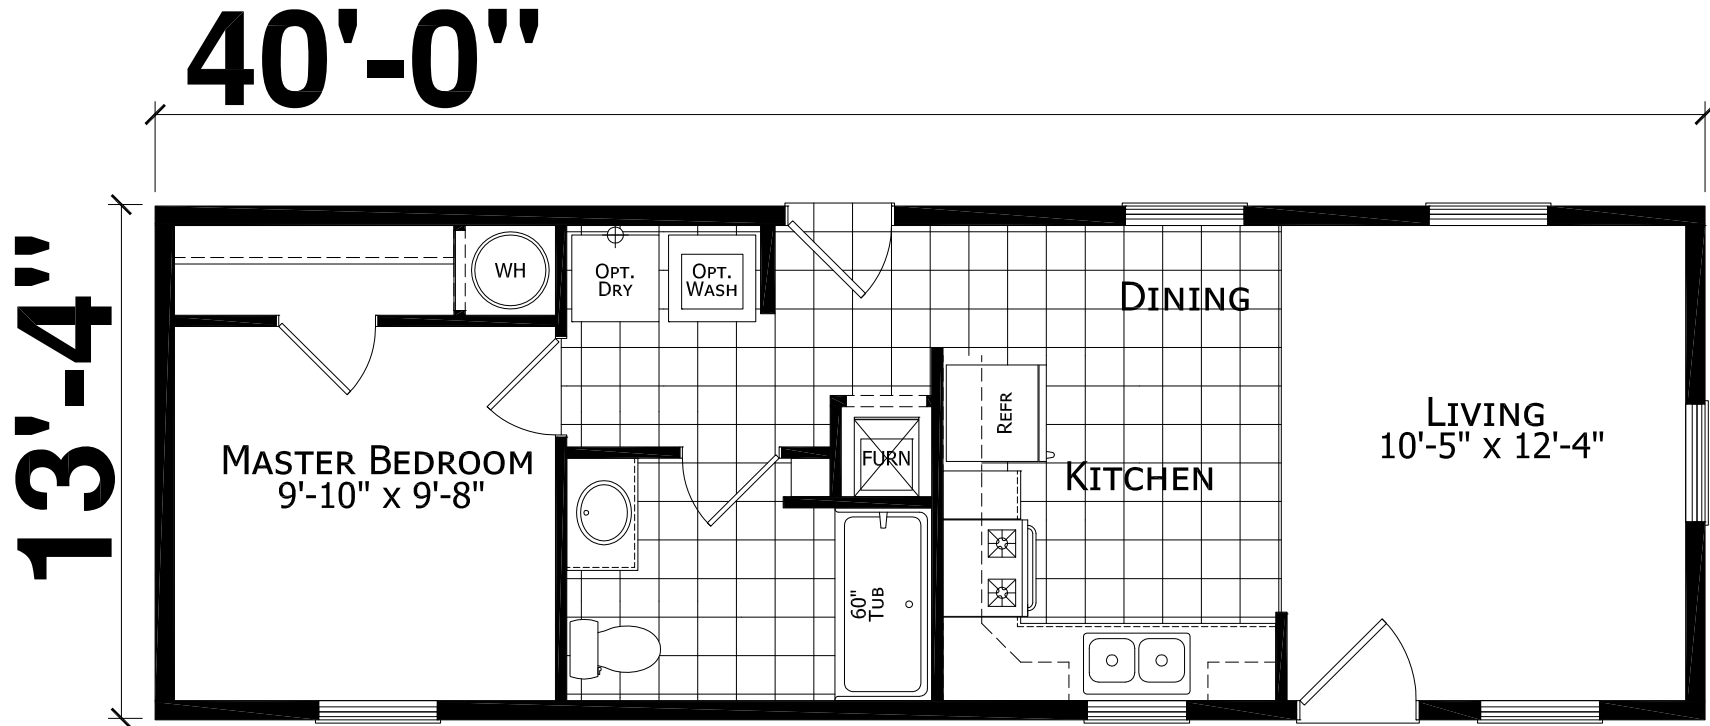

Stone Hill

Factory Advantage Series

Factory Expo

"Factory Direct Value" HOME CENTERS

1 Bedroom, 1 Bath
Approx. 534 Sq. Ft.

Last Updated: 8-31-17

Factory Expo Home Centers
1442 Sunnyside Road
Weiser, Idaho 83672