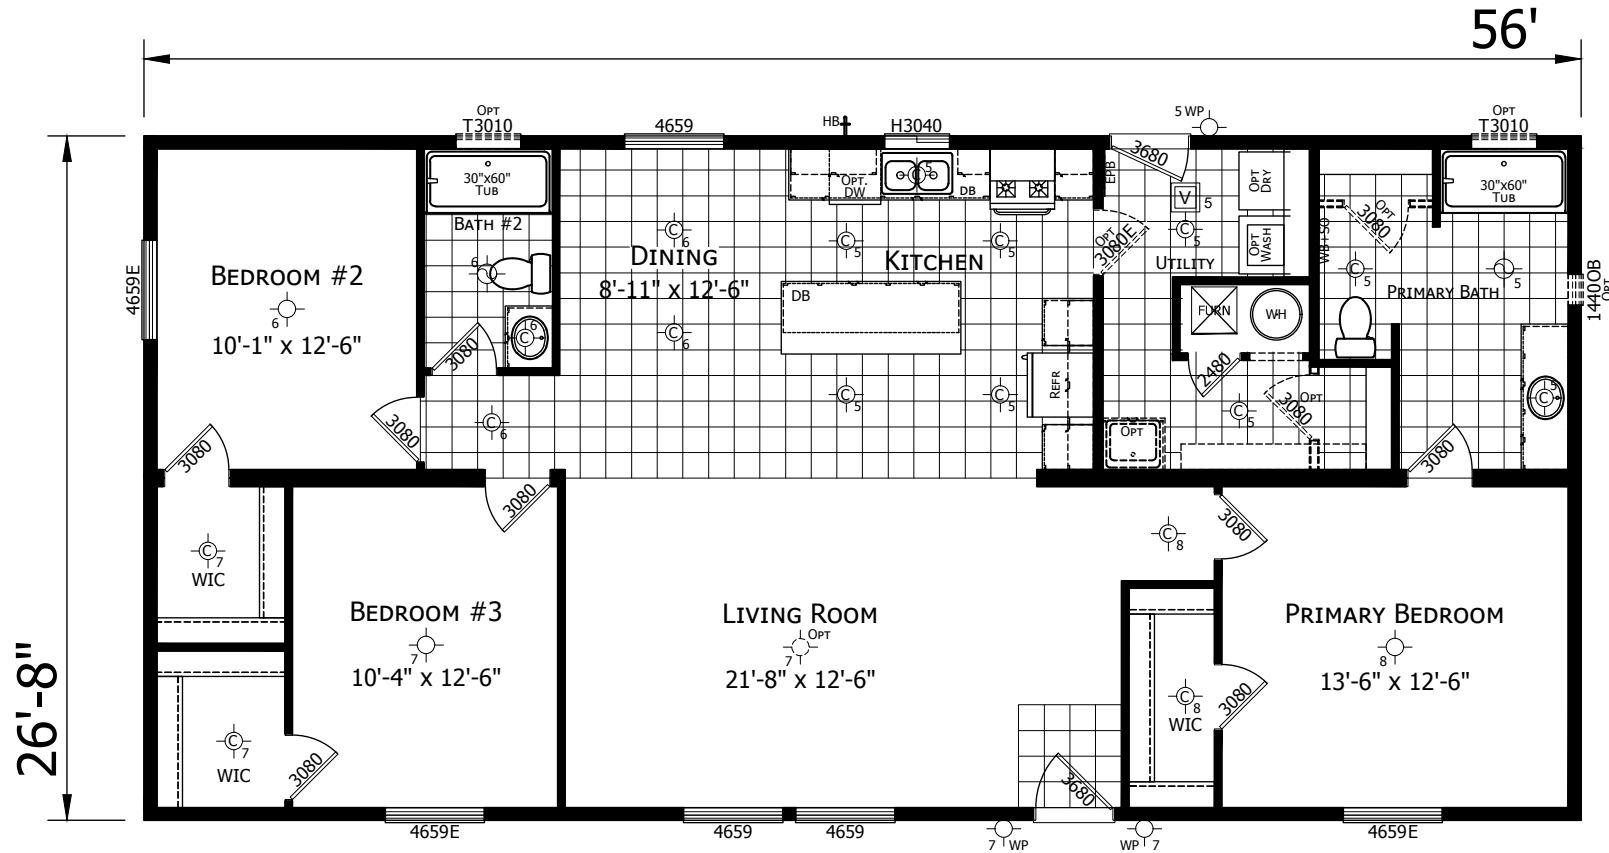

Tutuilla

Champion Noble Series

1,494 SQ. FT. (Approximate) 3 Bedroom, 2 Bath

Last Updated: 8-19-24

CHAMPION HOMES CENTER

1442 Sunnyside Rd.
Weiser, ID 83672

FactoryExpoHomesDirect.com | 1-800-419-3568

IMPORTANT: Champion Homes reserves the right to modify, cancel or substitute products or features of this event at any time without prior notice or obligation. Pictures and other promotional materials are representative and may depict or contain floor plans, square footages, elevations, options, upgrades, extra design features, decorations, floor coverings, specialty light fixtures, custom paint and wall coverings, window treatments, landscaping, sound and alarm systems, furnishings, appliances, and other designer/decorator features and amenities that are not included as part of the home and/or may not be available at all locations. Home, pricing and community information is subject to change, and homes to prior sale, at any time without notice or obligation. ©2020 Champion Homes. All rights reserved.