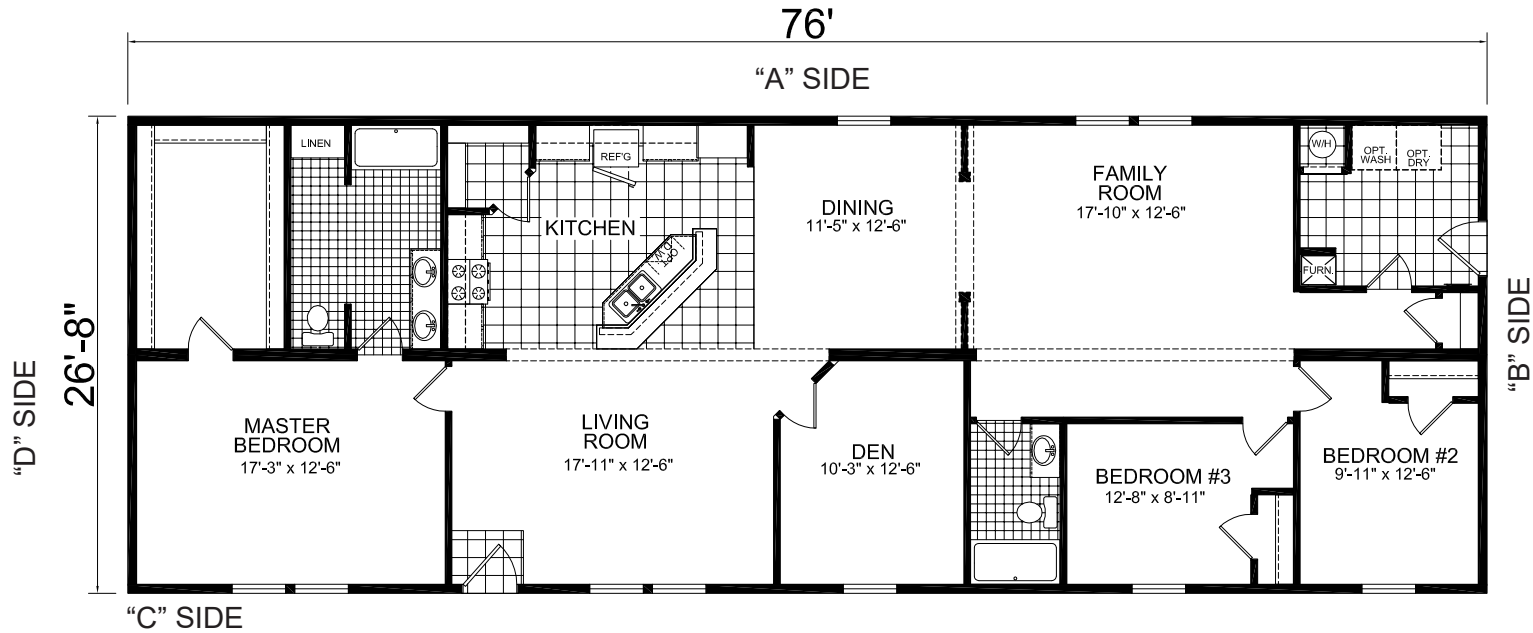

# Ashbey

Central Great Plains Series

2,027 SQ. FT. (Approximate) 3 Bedrooms, 2 Baths

Last Updated: 4-28-21

The "Ashbey" includes the following Value Package Upgrades for only \$99!:

- 2x6 Walls w/R21 Insulation
- Orange Peel Tape & Texture
- White Painted Trim
- Single Lever Faucet in Kitchen
- Porcelain Sinks with Single Lever Faucets in Baths
- Master Bath with One Piece Shower