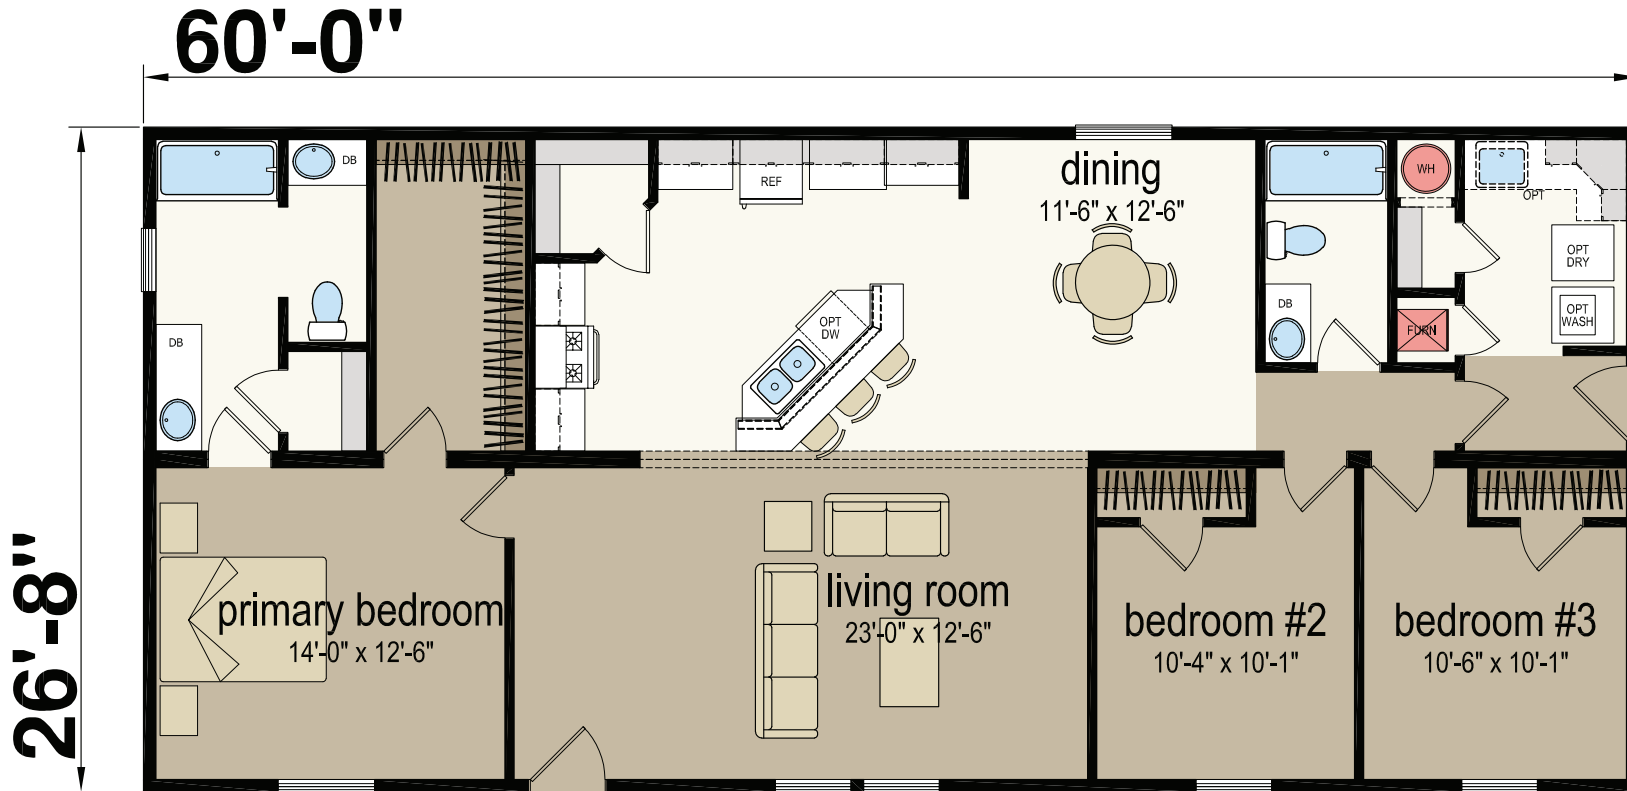

# Becard

Platte Series

1,600 SQ. FT. (Approximate) 3 Bedroom, 2 Bath

Last Updated: 10-29-24

**CHAMPION RETAIL CENTER**  
3200 Enterprise Ave.  
York, NE 68467

**ExpoMobileHomes.com | 1-800-504-3219**

**IMPORTANT:** Champion Homes reserves the right to modify, cancel or substitute products or features of this event at any time without prior notice or obligation. Pictures and other promotional materials are representative and may depict or contain floor plans, square footages, elevations, options, upgrades, extra design features, decorations, floor coverings, specialty light fixtures, custom paint and wall coverings, window treatments, landscaping, sound and alarm systems, furnishings, appliances, and other designer/decorator features and amenities that are not included as part of the home and/or may not be available at all locations. Home, pricing and community information is subject to change, and homes to prior sale, at any time without notice or obligation. ©2023 Champion Homes. All rights reserved.