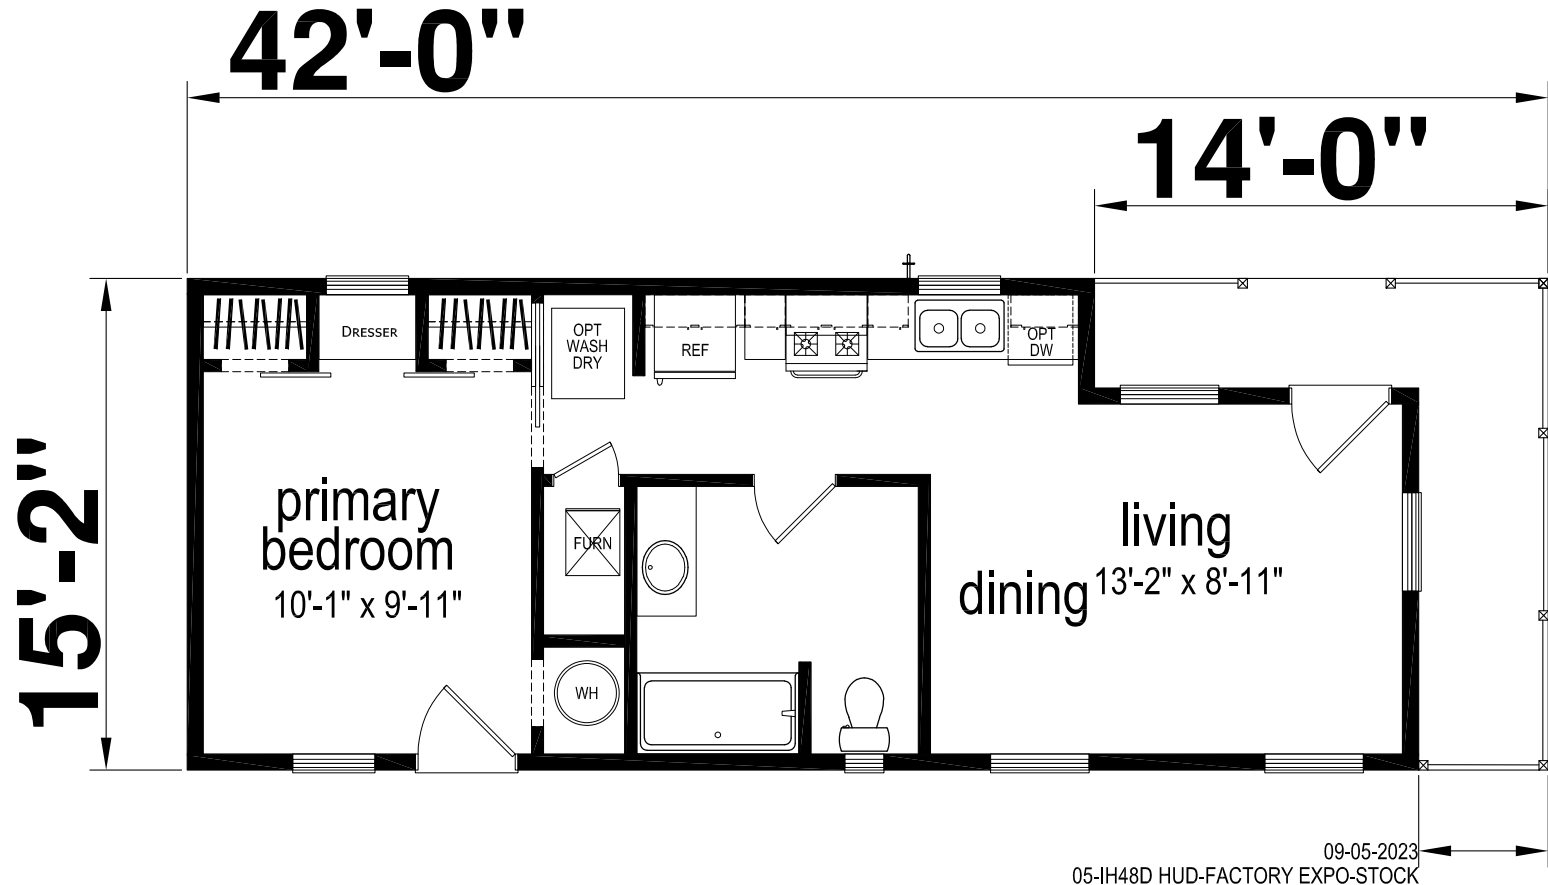

# Benkelman

Central Great Plains Series - Single Section

542 SQ. FT. (Approximate) 3 Bedroom, 2 Bath

CHAMPION®  
RETAIL CENTER

Last Updated: 9-13-23

CHAMPION RETAIL CENTER  
3200 Enterprise Ave.  
York, NE 68467