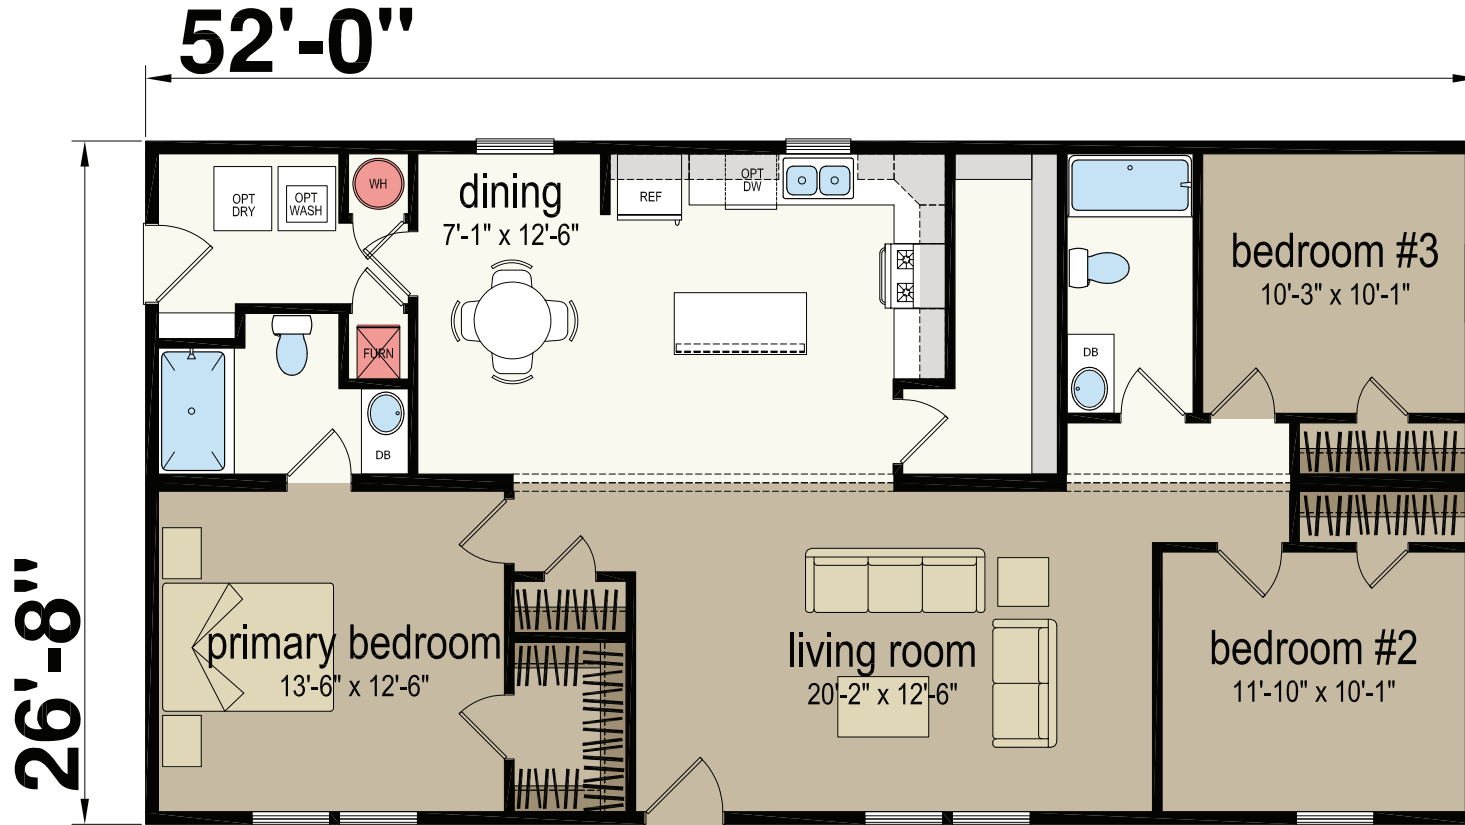

Bickley

Champion Series - Multi Section Series

1,386 SQ. FT. (Approximate) 3 Bedroom, 2 Bath

CHAMPION®
RETAIL CENTER

Last Updated: 5-30-23

CHAMPION RETAIL CENTER
3200 Enterprise Ave.
York, NE 68467

ExpoMobileHomes.com | 1-800-504-3219