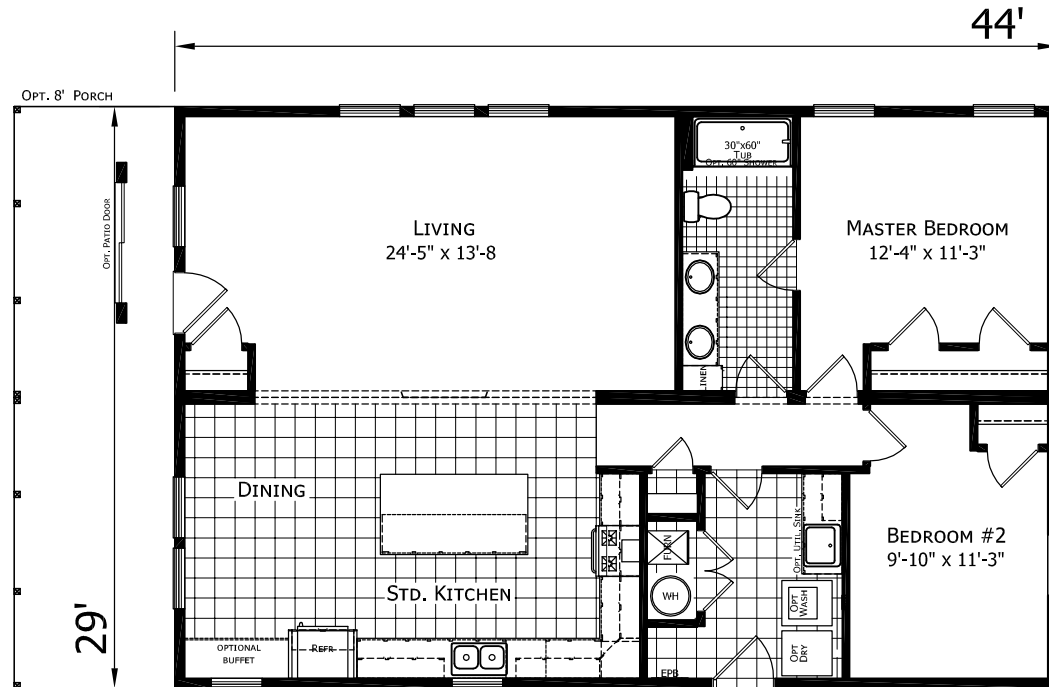

# Blackburn

Champion Central Great Plains Cabin Series

1,276 SQ. FT. (Approximate) 2 Bedroom, 1 Bath

**CHAMPION®**  
RETAIL CENTER

Last Updated: 7-26-23

**CHAMPION RETAIL CENTER**  
3200 Enterprise Ave.  
York, NE 68467