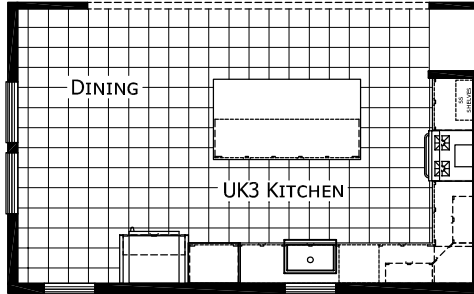

# Blackburn

Champion Central Great Plains Cabin Series

1,276 SQ. FT. (Approximate) 2 Bedroom, 1 Bath

**CHAMPION®**  
RETAIL CENTER

Last Updated: 7-26-23

**CHAMPION RETAIL CENTER**  
3200 Enterprise Ave.  
York, NE 68467