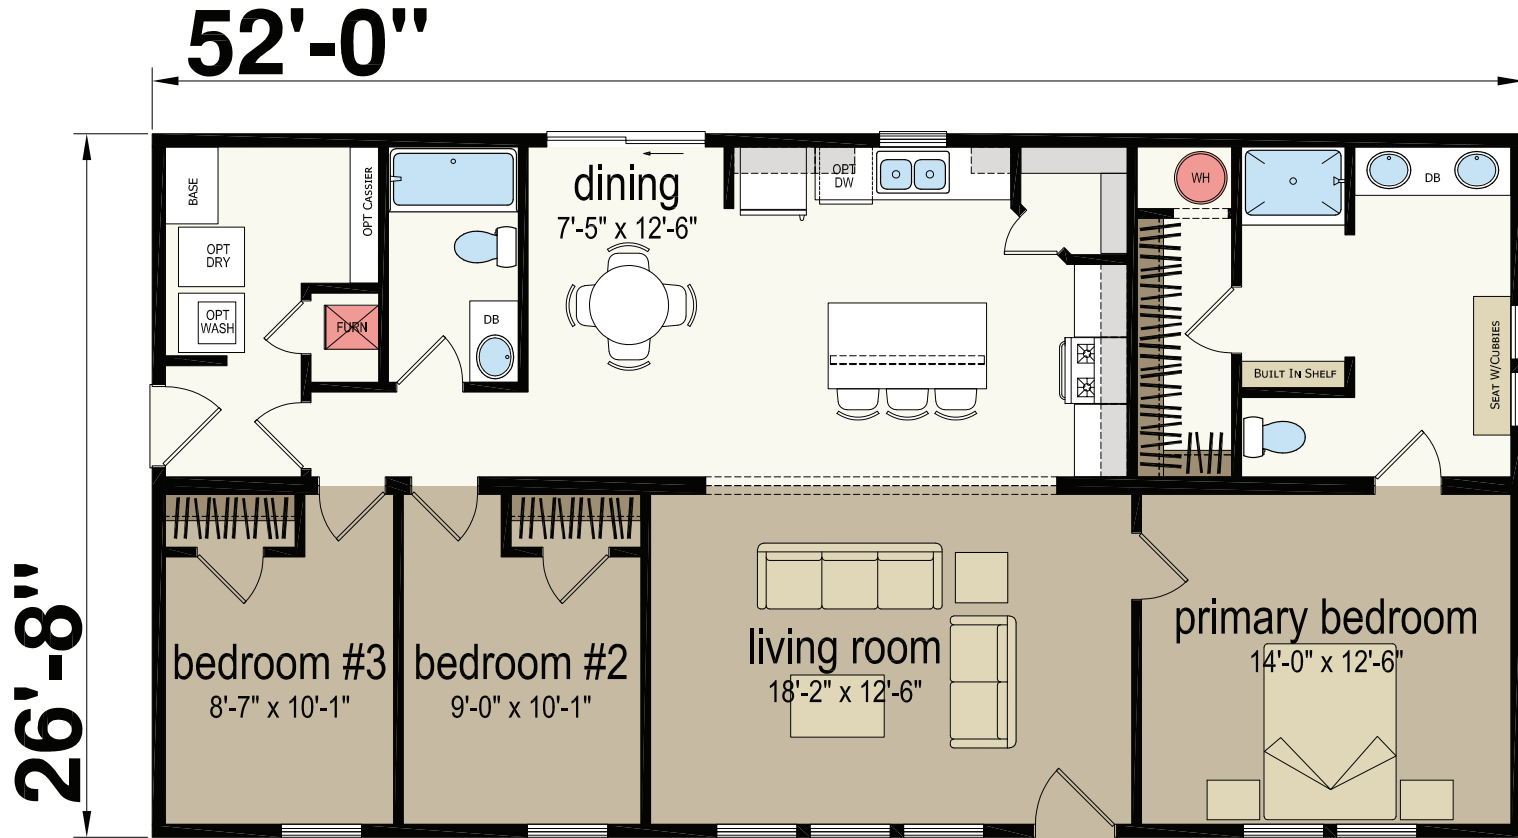

Brexton

Champion Series - Multi Section Series

1,386 SQ. FT. (Approximate) 3 Bedroom, 2 Bath

CHAMPION®
RETAIL CENTER

Last Updated: 5-30-23

CHAMPION RETAIL CENTER
3200 Enterprise Ave.
York, NE 68467

ExpoMobileHomes.com | 1-800-504-3219