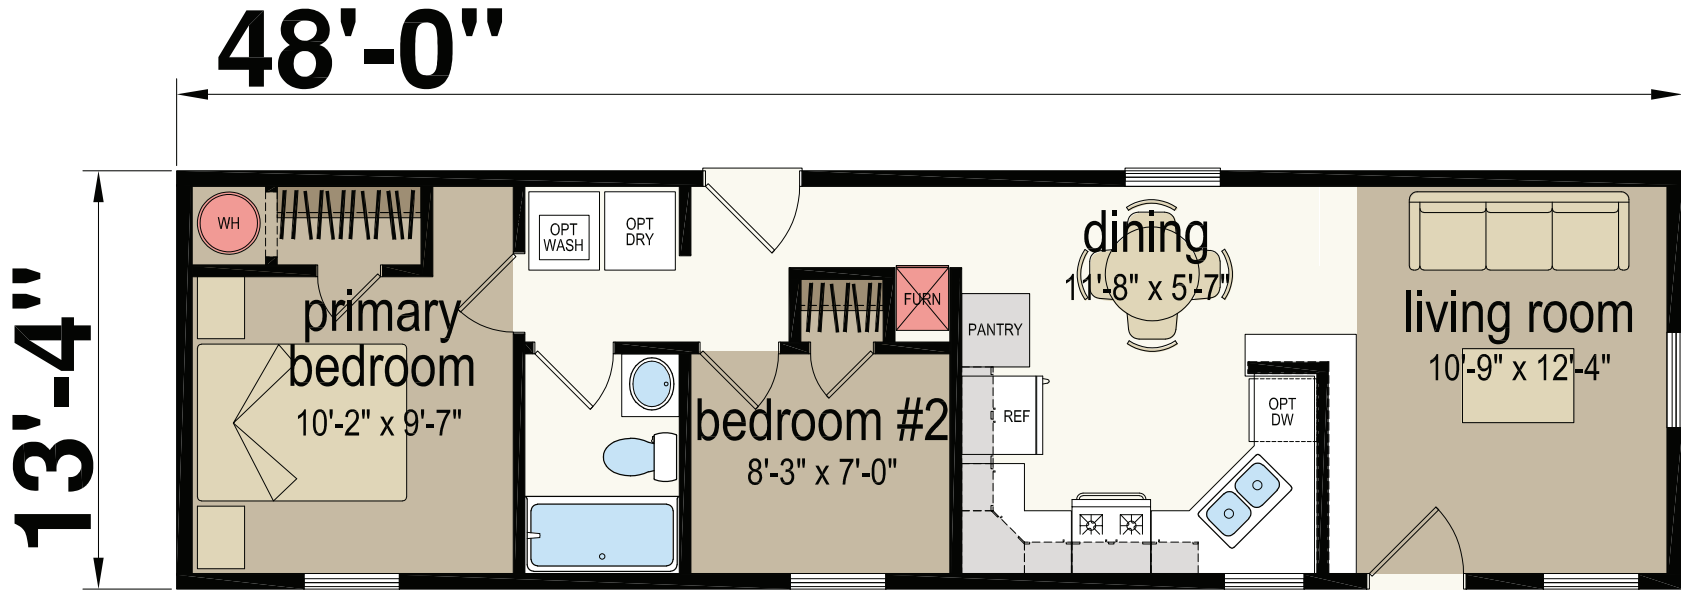

Bridgeport

Central Great Plains Series - Single Section

640 SQ. FT. (Approximate) 2 Bedroom, 1 Bath

CHAMPION®
RETAIL CENTER

Last Updated: 5-30-23

CHAMPION RETAIL CENTER
3200 Enterprise Ave.
York, NE 68467

ExpoMobileHomes.com | 1-800-504-3219