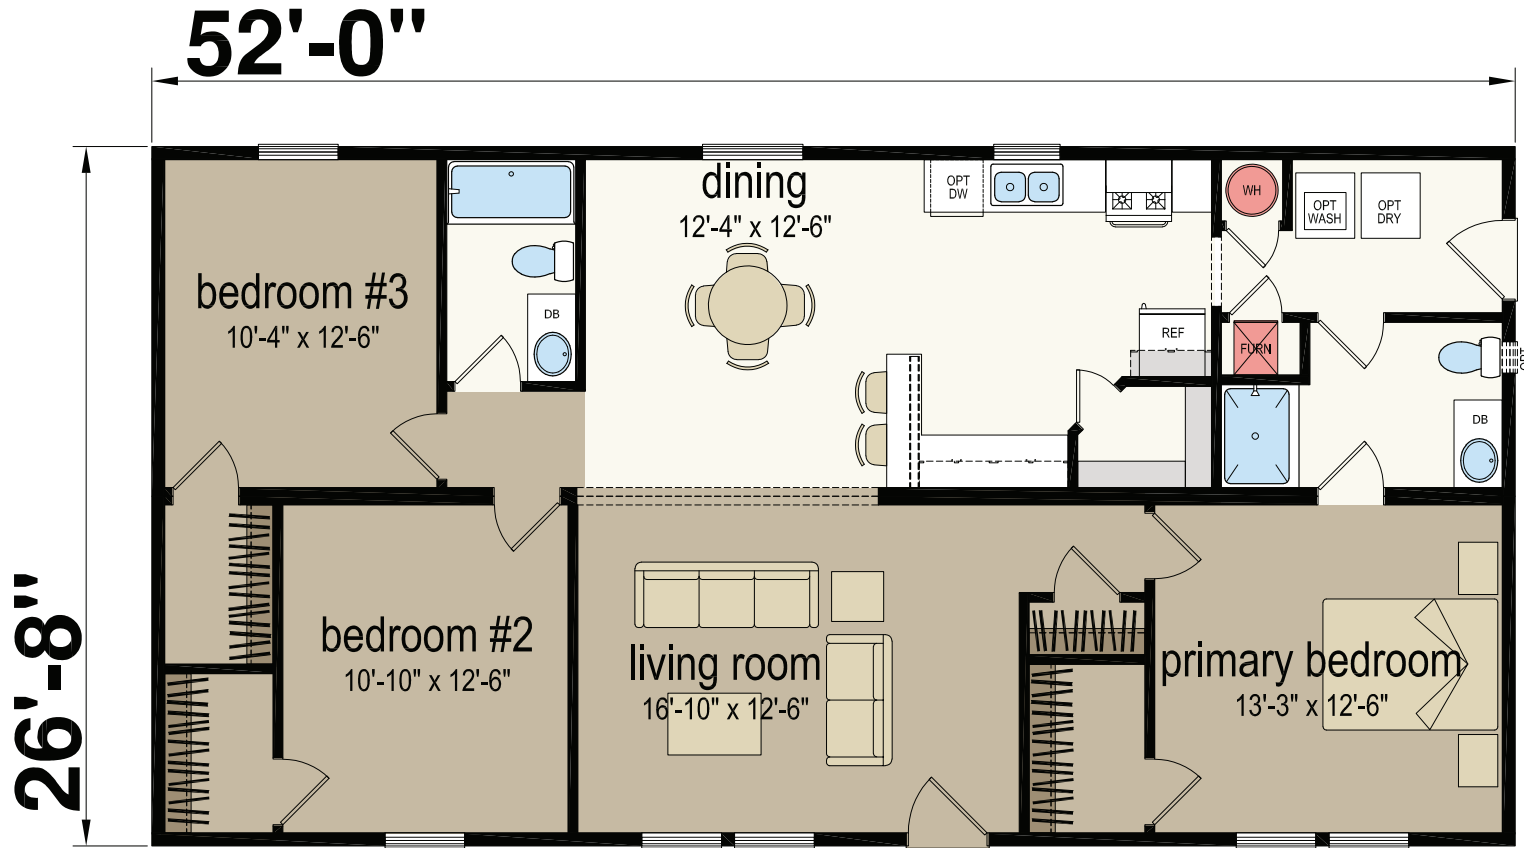

Bristol

Central Great Plains Series - Multi Section

1,386 SQ. FT. (Approximate) 3 Bedroom, 2 Bath

CHAMPION®
RETAIL CENTER

Last Updated: 5-30-23

CHAMPION RETAIL CENTER
3200 Enterprise Ave.
York, NE 68467

ExpoMobileHomes.com | 1-800-504-3219