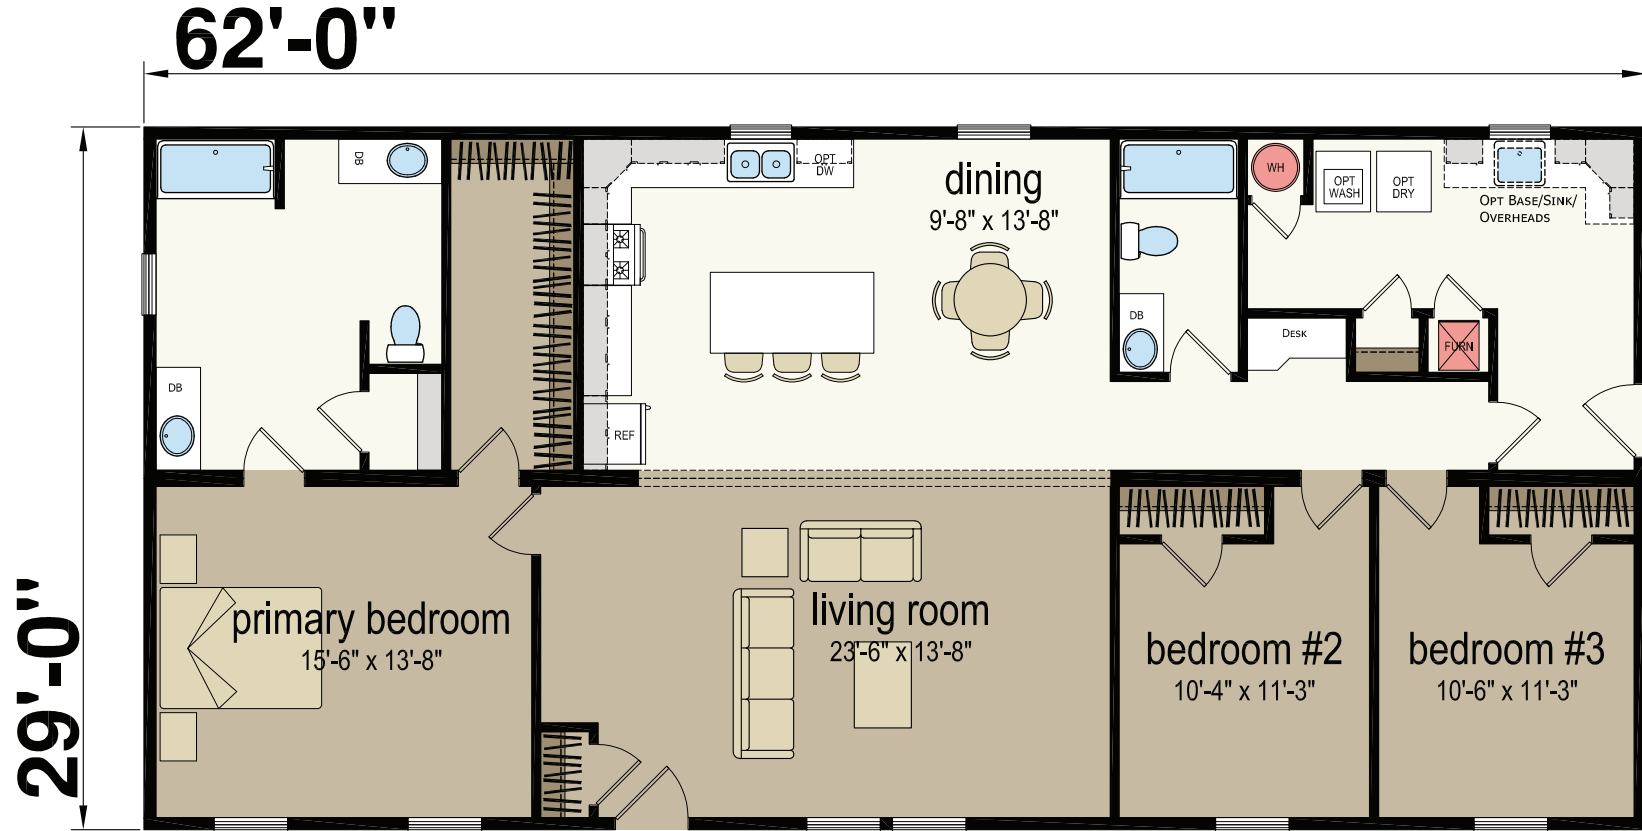

Cardwell

Central Great Plains Series - Multi Section

1,798 SQ. FT. (Approximate) 3 Bedroom, 2 Bath

CHAMPION®
RETAIL CENTER

Last Updated: 5-30-23

CHAMPION RETAIL CENTER
3200 Enterprise Ave.
York, NE 68467

ExpoMobileHomes.com | 1-800-504-3219