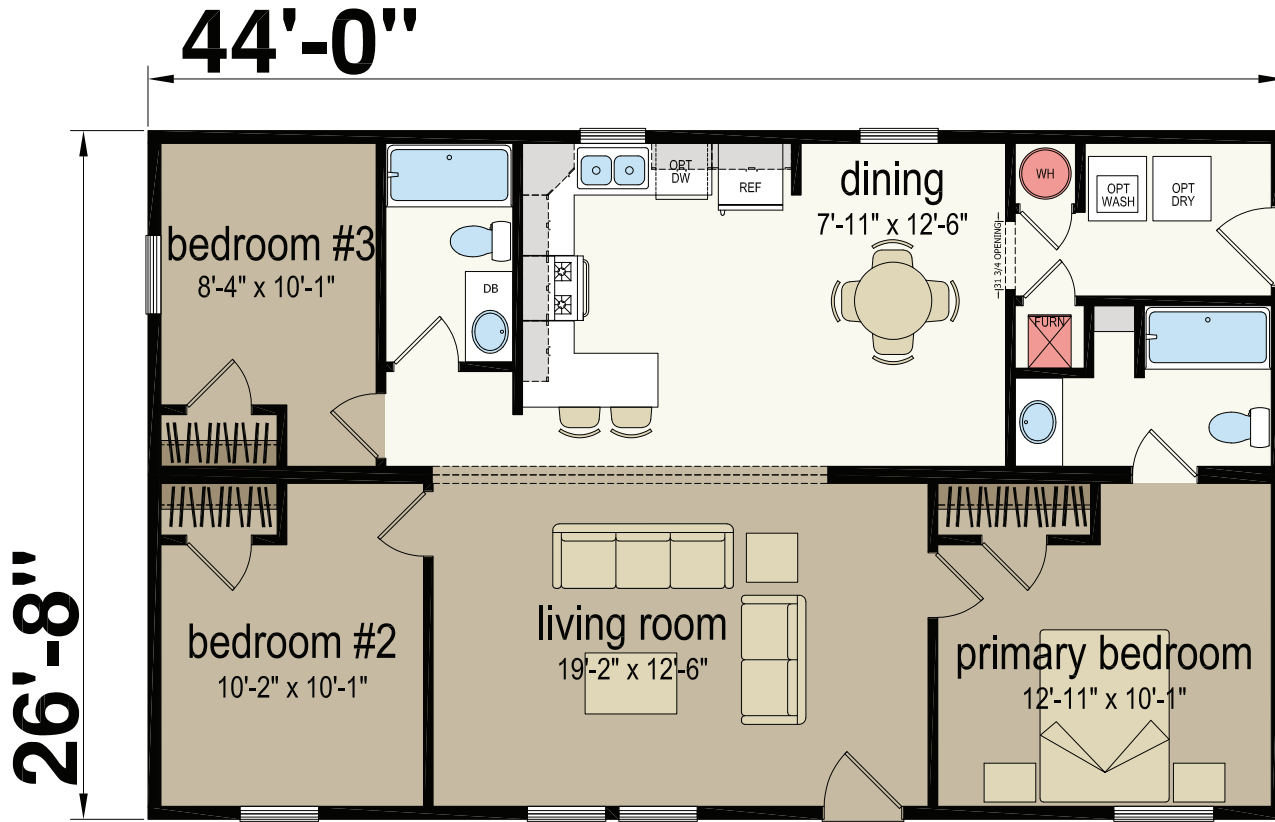

Cedar Falls

Central Great Plains Series - Multi Section

1,173 SQ. FT. (Approximate) 3 Bedroom, 2 Bath

Last Updated: 5-30-23

CHAMPION RETAIL CENTER
3200 Enterprise Ave.
York, NE 68467

ExpoMobileHomes.com | 1-800-504-3219