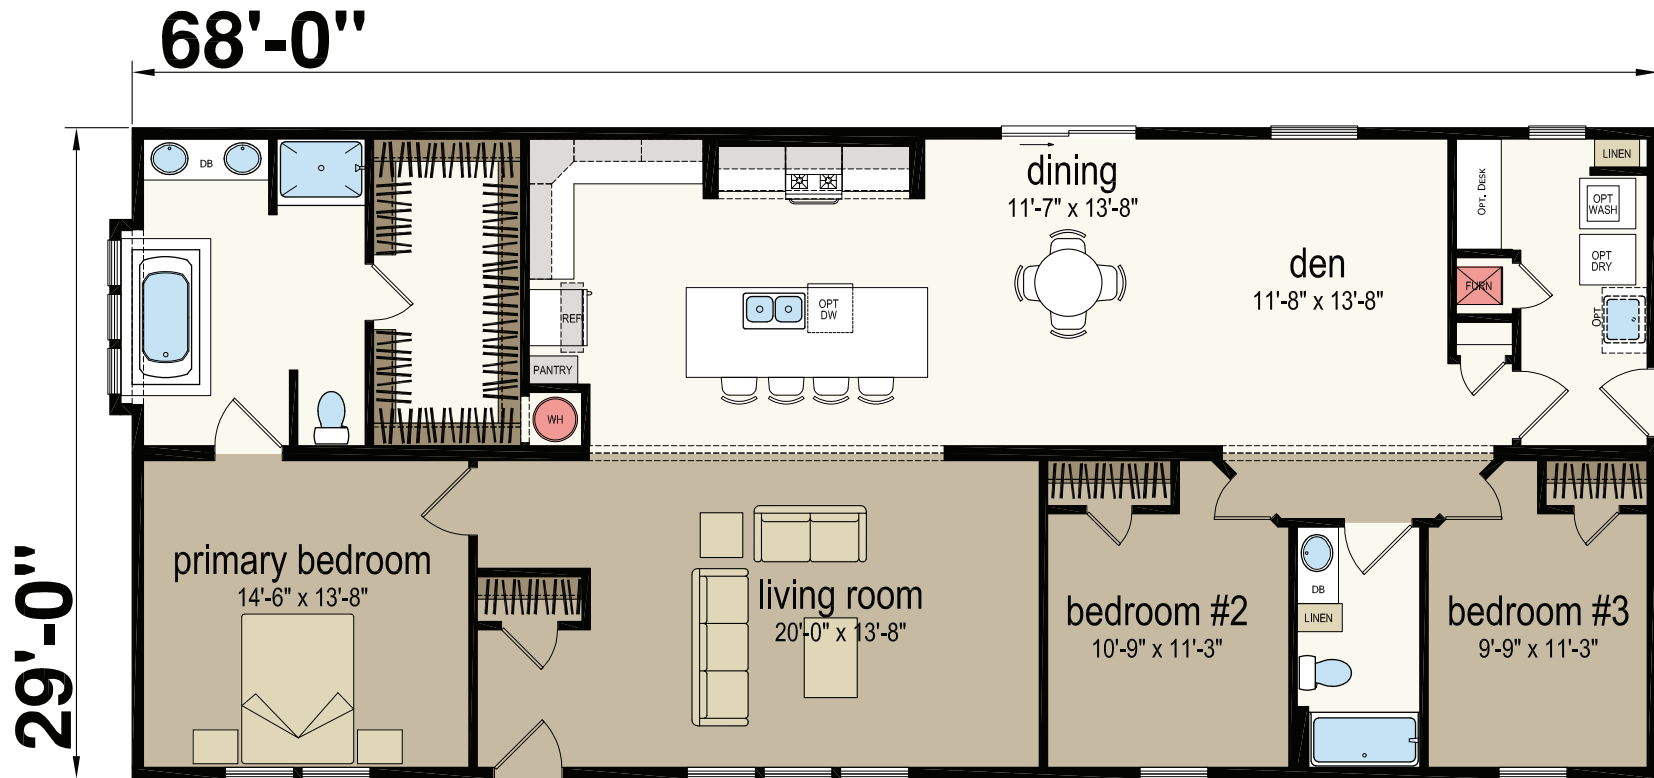

Conestoga

Redman Series - Multi Section

1,980 SQ. FT. (Approximate) 3 Bedroom, 2 Bath

CHAMPION®
RETAIL CENTER

Last Updated: 5-30-23

CHAMPION RETAIL CENTER
3200 Enterprise Ave.
York, NE 68467

ExpoMobileHomes.com | 1-800-504-3219