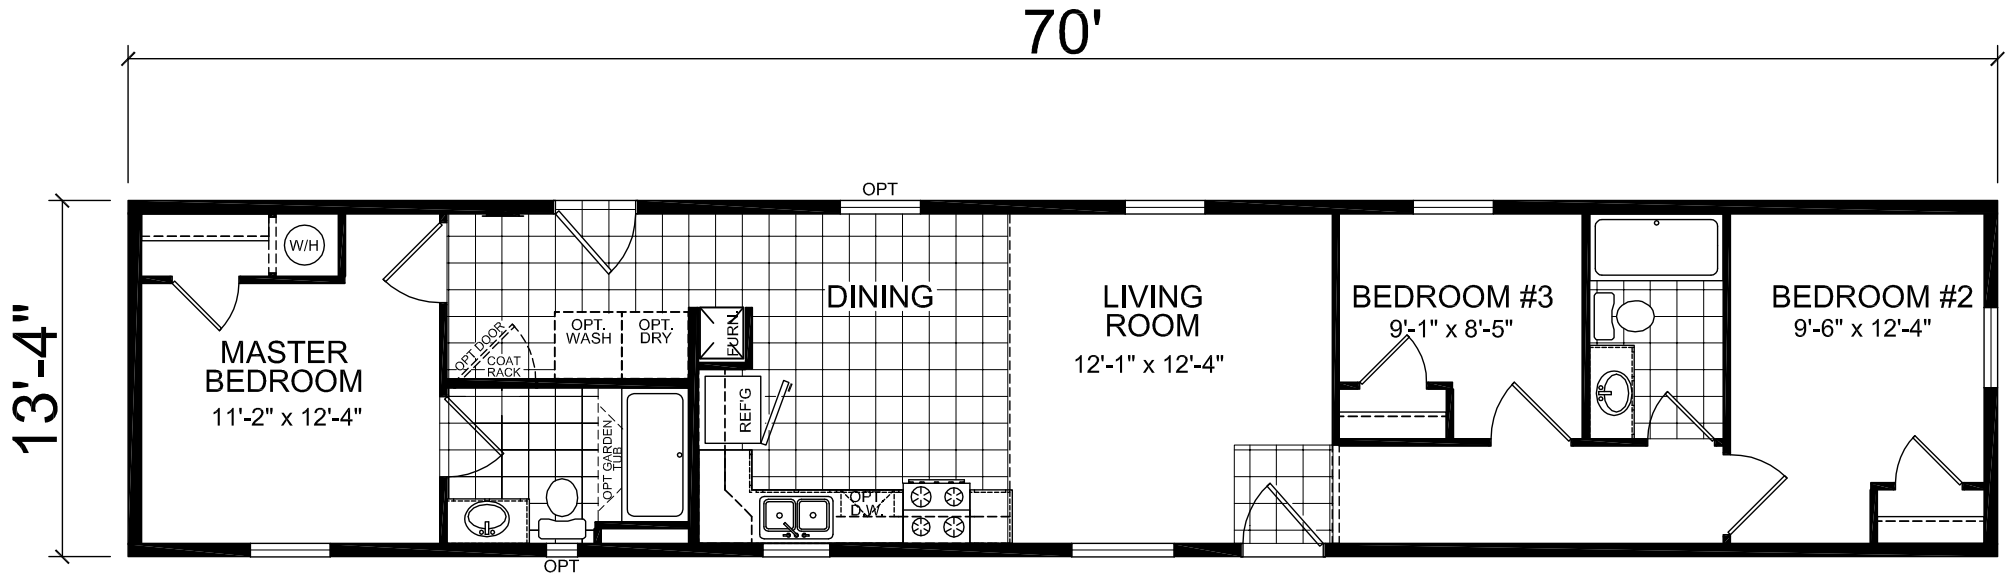

# Factory Expo

"Factory Direct Value" HOME CENTERS

Single Section  
3 Bedroom, 2 Bath  
Approx. 932 Sq. Ft

Last Updated: 7-9-14

For Detailed Directions See Map On Our Website

I authorize Factory Expo Homes to build my house, per this plan.