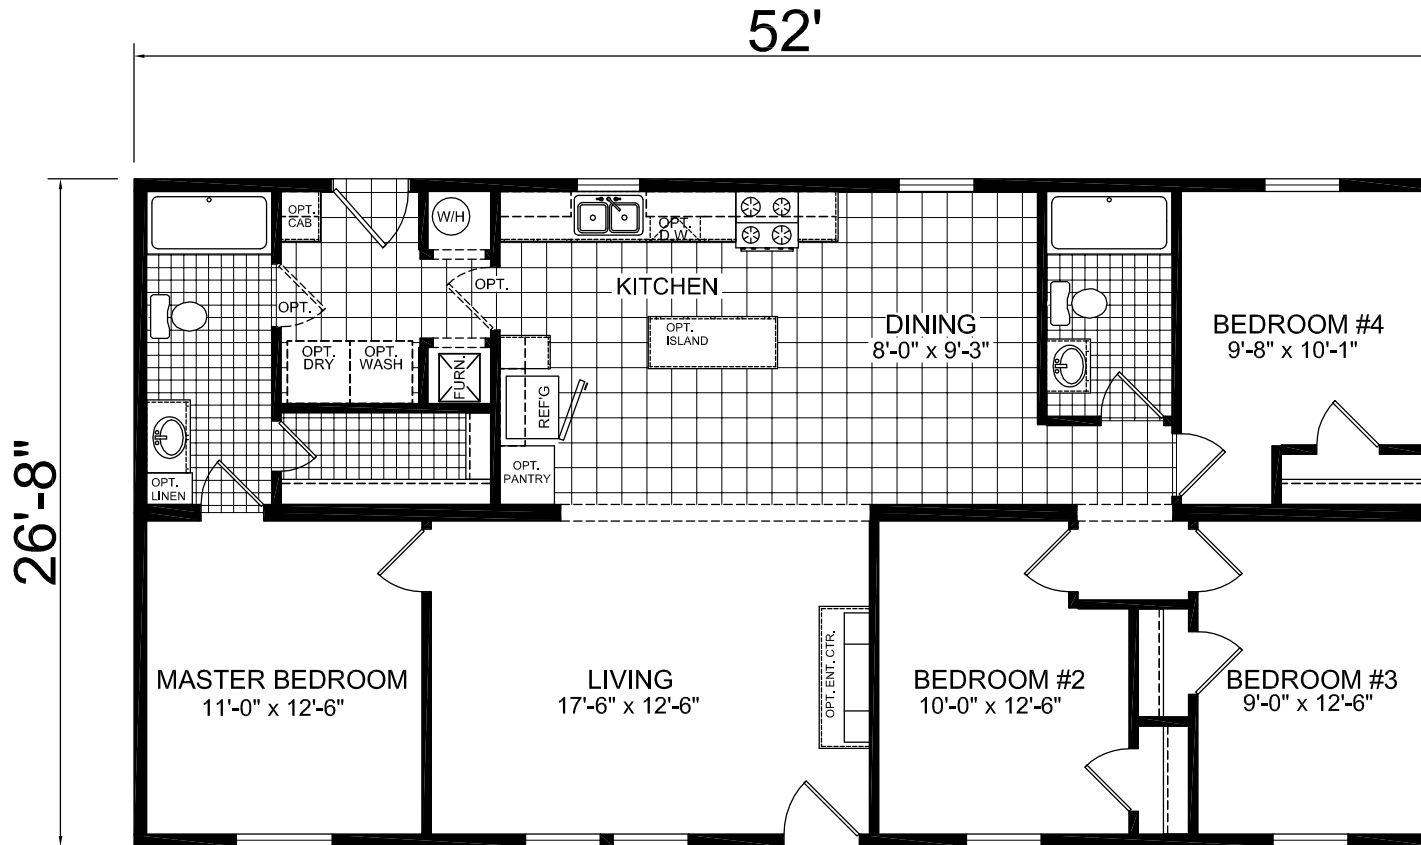

Densmore

Platte Series

1,387 SQ. FT. (Approximate) 4 Bedroom, 2 Bath

Last Updated: 10-29-24

CHAMPION RETAIL CENTER
3200 Enterprise Ave.
York, NE 68467

ExpoMobileHomes.com | 1-800-504-3219

IMPORTANT: Champion Homes reserves the right to modify, cancel or substitute products or features of this event at any time without prior notice or obligation. Pictures and other promotional materials are representative and may depict or contain floor plans, square footages, elevations, options, upgrades, extra design features, decorations, floor coverings, specialty light fixtures, custom paint and wall coverings, window treatments, landscaping, sound and alarm systems, furnishings, appliances, and other designer/decorator features and amenities that are not included as part of the home and/or may not be available at all locations. Home, pricing and community information is subject to change, and homes to prior sale, at any time without notice or obligation. ©2023 Champion Homes. All rights reserved.