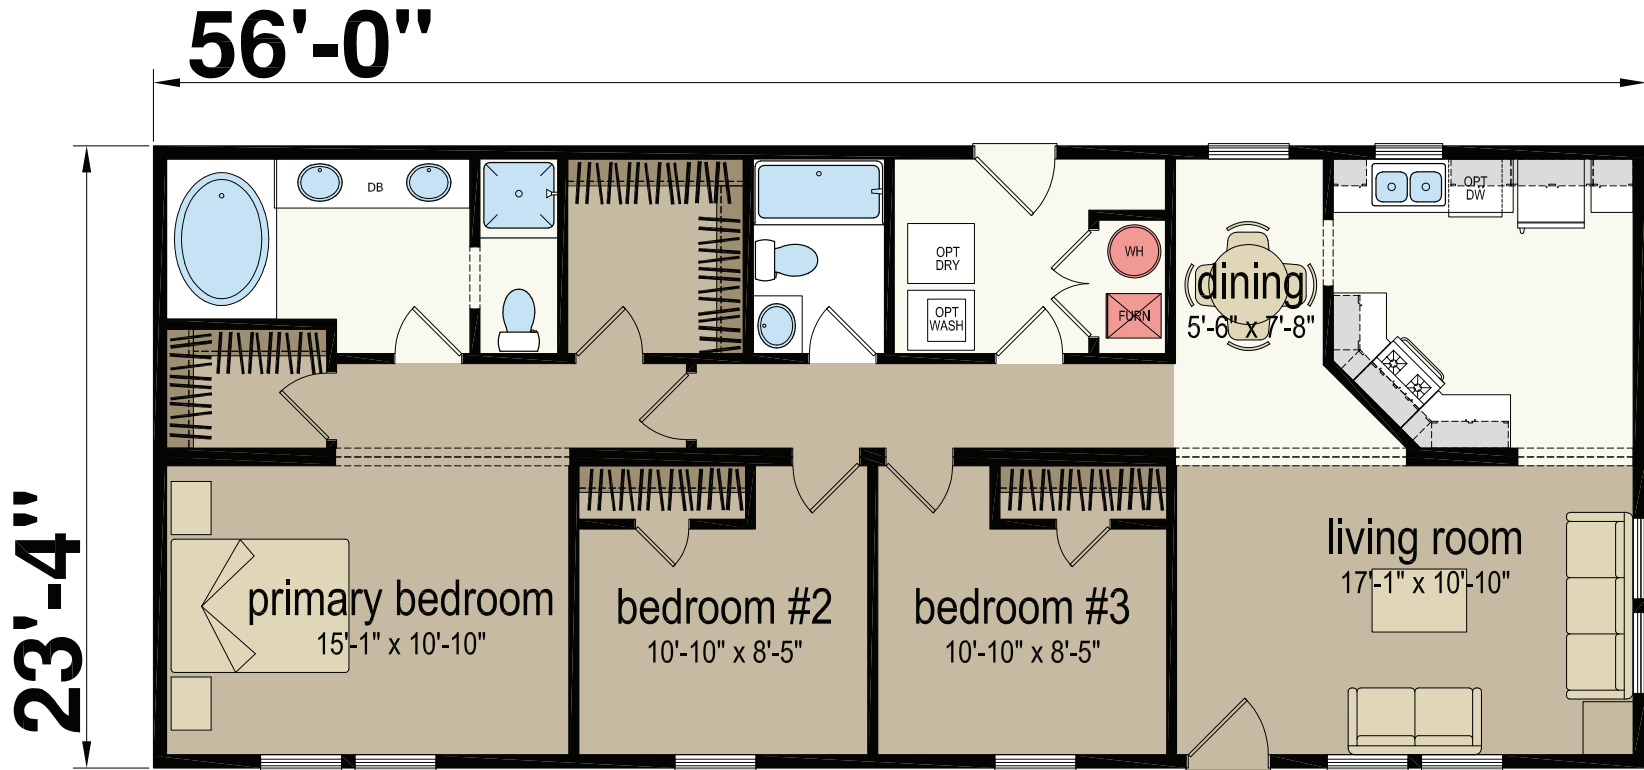

Dexterton

Central Great Plains Series - Multi Section

1,302 SQ. FT. (Approximate) 3 Bedroom, 2 Bath

CHAMPION®
RETAIL CENTER

Last Updated: 5-30-23

CHAMPION RETAIL CENTER
3200 Enterprise Ave.
York, NE 68467

ExpoMobileHomes.com | 1-800-504-3219