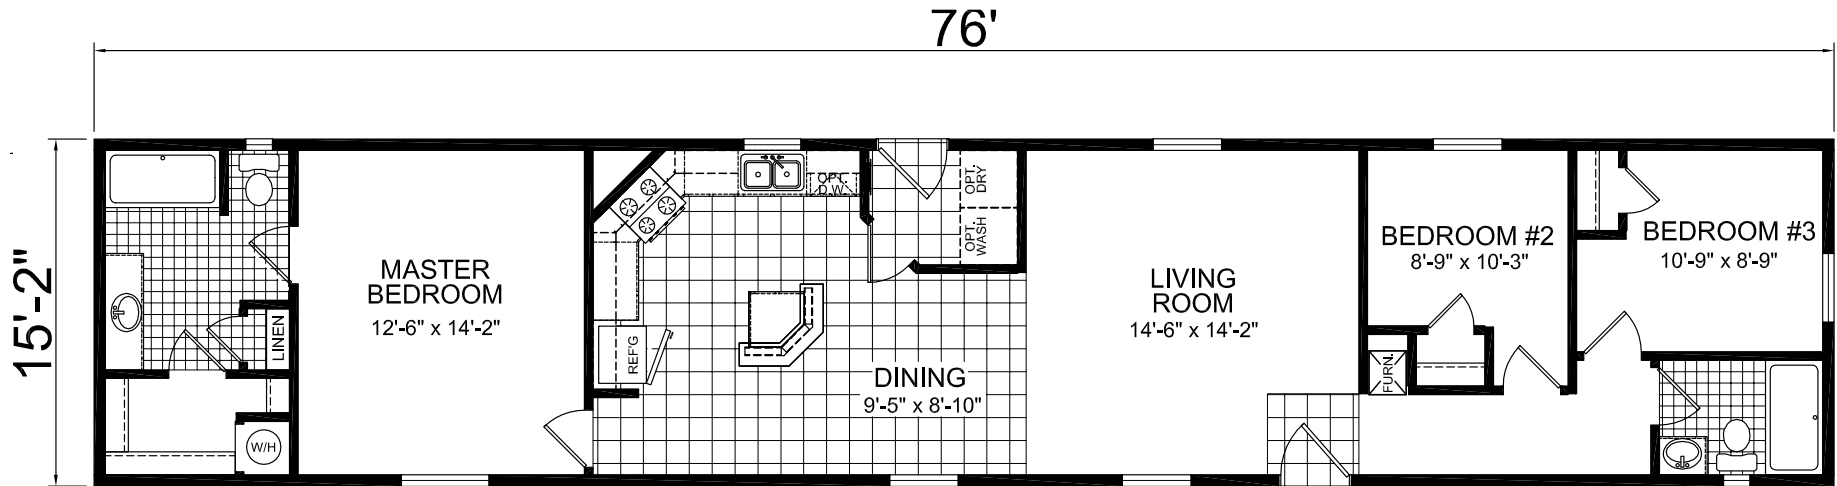

Elsmere

Lifestyle Series

Single Section
3 Bedrooms, 2 Baths
Approx. 1,152 Sq. Ft.

Last Updated: 12-2-19

3200 Enterprise Ave.
York, NE 68467

For Detailed Directions See Map On Our Website

I authorize Factory Expo Homes to build my house, per this plan.
X _____
Customer Signature/Date