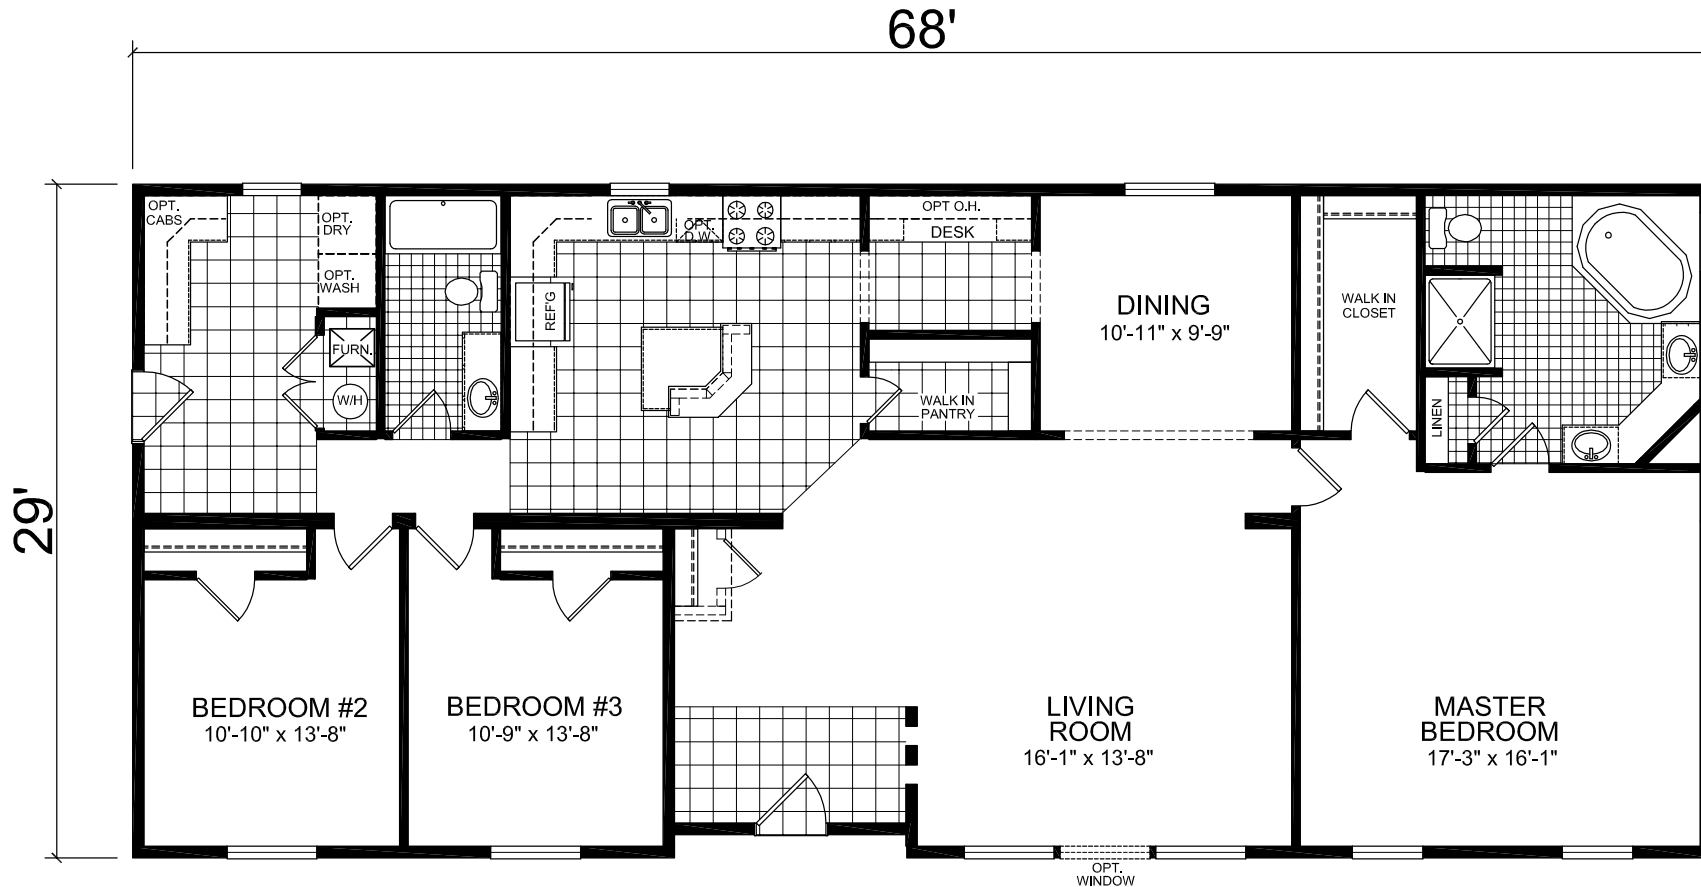

Garden Grove

Sommerset Series

Multi-Section
3 Bedroom, 2 Bath
Approx. 1,962 Sq. Ft.

Last Updated: 2-22-17

For Detailed Directions See Map On Our Website

I authorize Factory Expo Homes to build my house, per this plan.
X _____
Customer Signature/Date