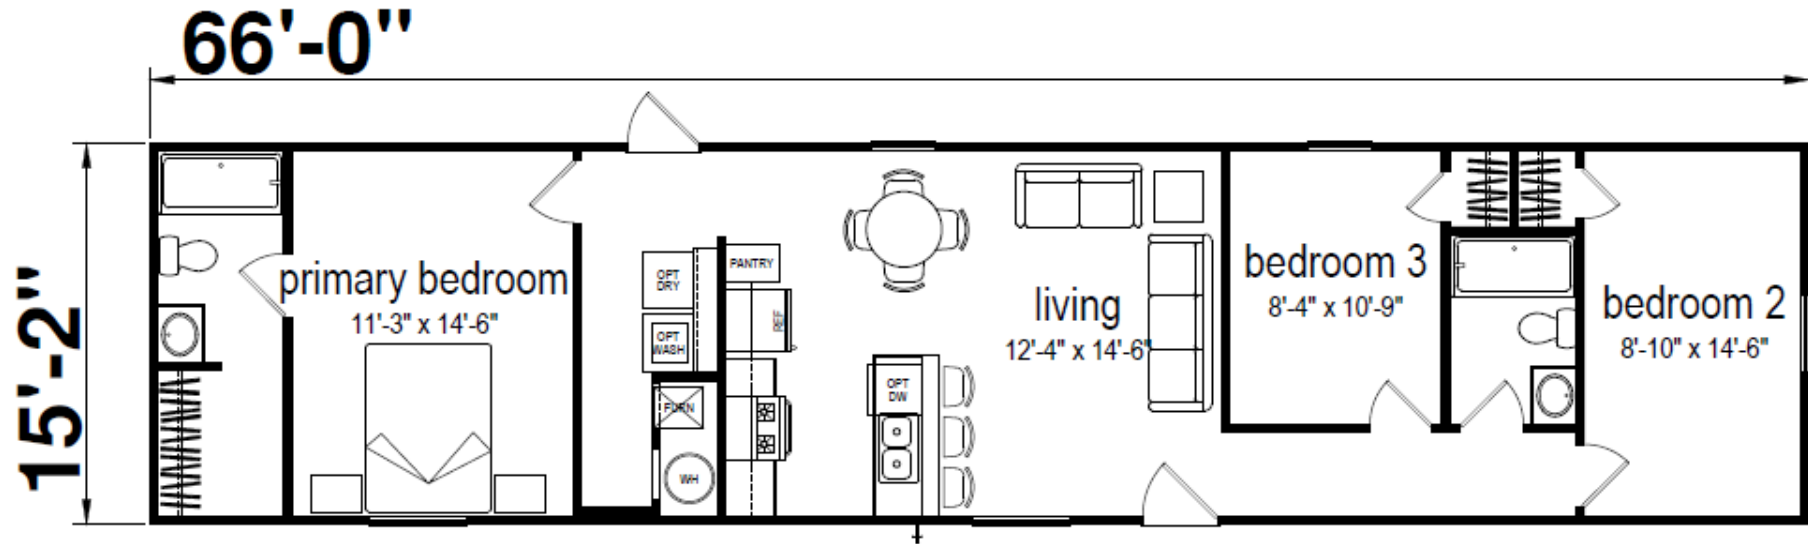

# Holly

Sandhills Series

1,001 SQ. FT. (Approximate) 3 Bedroom, 2 Bath

Last Updated: 12-3-24

**CHAMPION RETAIL CENTER**  
3200 Enterprise Ave.  
York, NE 68467

**ExpoMobileHomes.com | 1-800-504-3219**

**IMPORTANT:** Champion Homes reserves the right to modify, cancel or substitute products or features of this event at any time without prior notice or obligation. Pictures and other promotional materials are representative and may depict or contain floor plans, square footages, elevations, options, upgrades, extra design features, decorations, floor coverings, specialty light fixtures, custom paint and wall coverings, window treatments, landscaping, sound and alarm systems, furnishings, appliances, and other designer/decorator features and amenities that are not included as part of the home and/or may not be available at all locations. Home, pricing and community information is subject to change, and homes to prior sale, at any time without notice or obligation. ©2023 Champion Homes. All rights reserved.