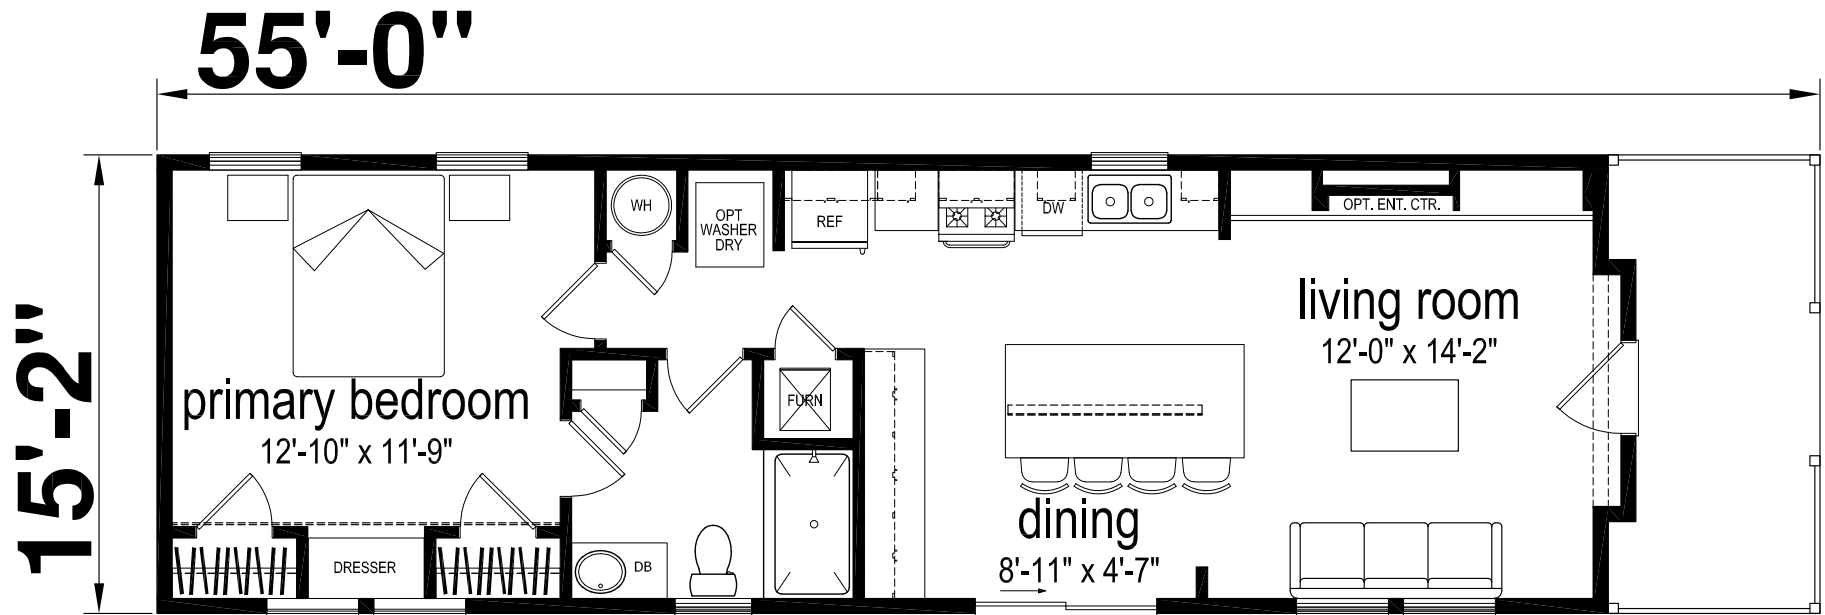

# Levitt

Redman Series - Multi Section

736 SQ. FT. (Approximate) 1 Bedroom, 1 Bath

CHAMPION<sup>®</sup>  
RETAIL CENTER

Last Updated: 9-29-23

CHAMPION RETAIL CENTER  
3200 Enterprise Ave.  
York, NE 68467

ExpoMobileHomes.com | 1-800-504-3219