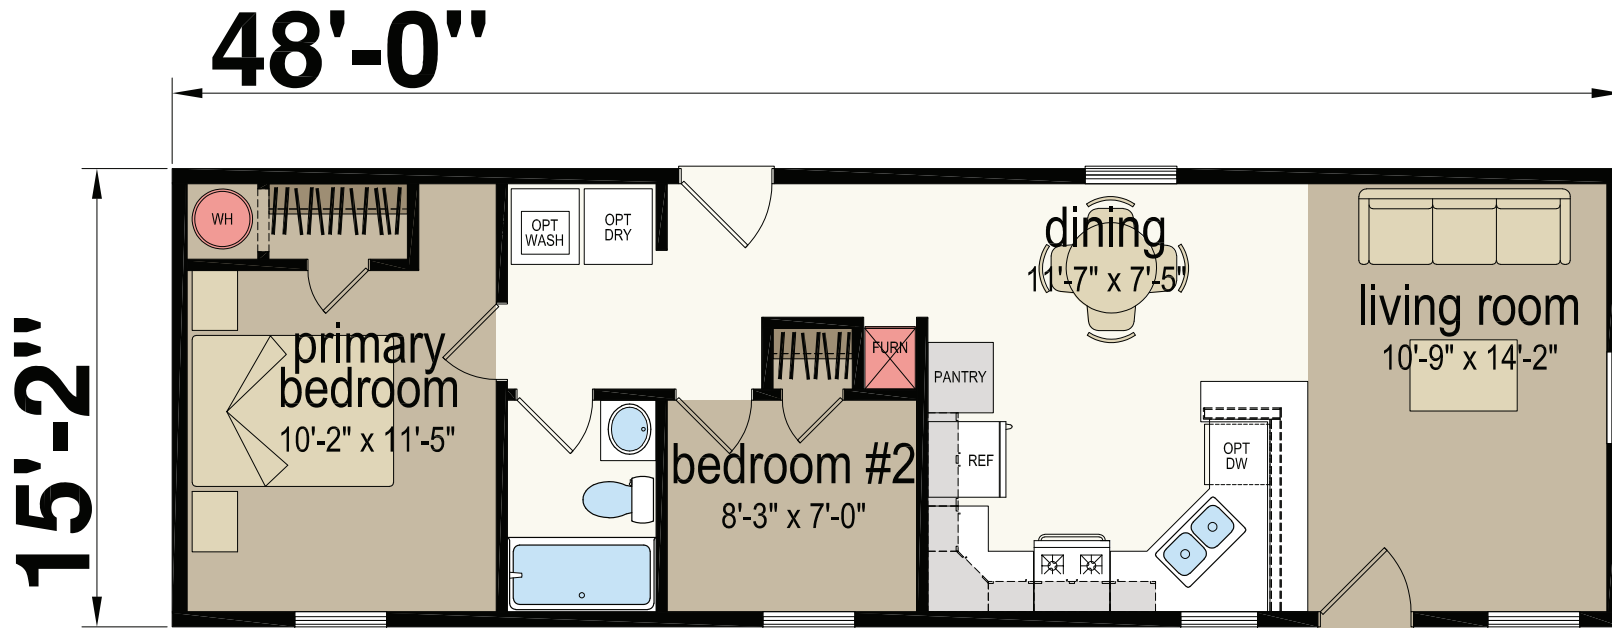

McKey

Central Great Plains Series - Single Section

728 SQ. FT. (Approximate) 2 Bedroom, 1 Bath

CHAMPION®
RETAIL CENTER

Last Updated: 5-30-23

CHAMPION RETAIL CENTER
3200 Enterprise Ave.
York, NE 68467

ExpoMobileHomes.com | 1-800-504-3219