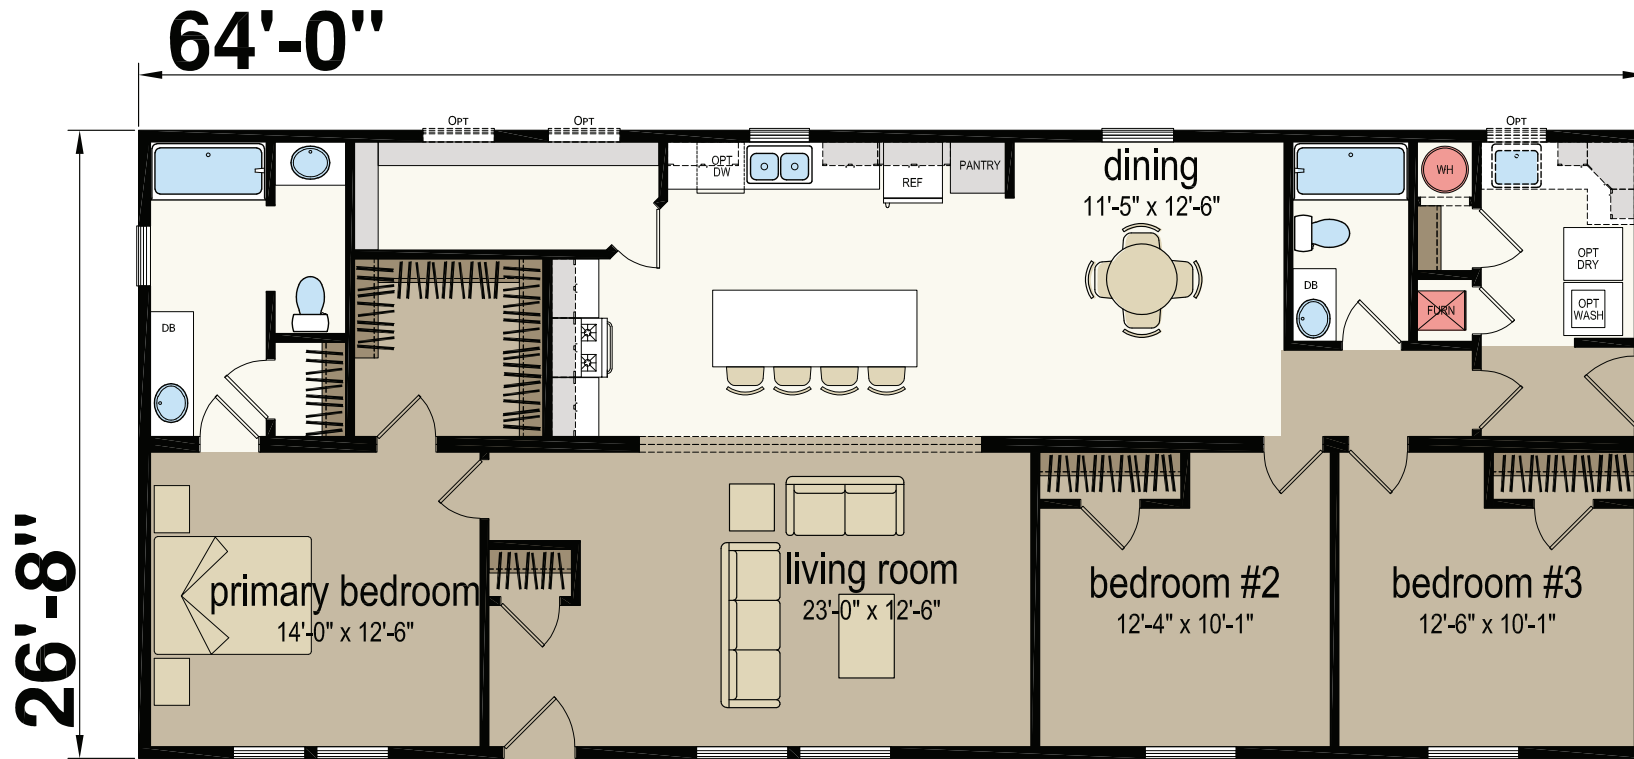

Millston

Platte Series

1,707 SQ. FT. (Approximate) 3 Bedroom, 2 Bath

Last Updated: 10-29-24

CHAMPION RETAIL CENTER
3200 Enterprise Ave.
York, NE 68467

ExpoMobileHomes.com | 1-800-504-3219

IMPORTANT: Champion Homes reserves the right to modify, cancel or substitute products or features of this event at any time without prior notice or obligation. Pictures and other promotional materials are representative and may depict or contain floor plans, square footages, elevations, options, upgrades, extra design features, decorations, floor coverings, specialty light fixtures, custom paint and wall coverings, window treatments, landscaping, sound and alarm systems, furnishings, appliances, and other designer/decorator features and amenities that are not included as part of the home and/or may not be available at all locations. Home, pricing and community information is subject to change, and homes to prior sale, at any time without notice or obligation. ©2023 Champion Homes. All rights reserved.